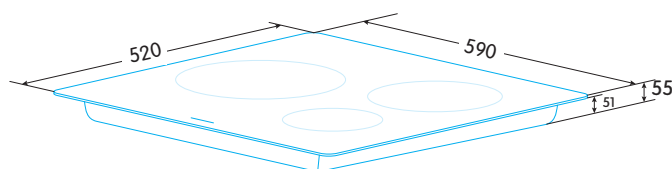

NEW

EIM-6331 HT BQ B - Front bevel

Ean-13: 8422248091190 - Cod.: 922272019

- » Frontal bevelled induction hob
- » 3 Zone: One of 30 cm, other two HoriZoneTech of 20 cm (20 x 40 cm) diameter
- » **Multi Slider Touch** control panel
- » Individual power selector per cooking zone, with 9 levels and Booster
- » Timer selector
- » Preset cooking functions (keep warm and BBQ function)
- » Stop&Go function
- » Safety lock
- » Residual heat indicator
- » Max. Power: 7 kW

* measurements in mm

03002004
 Cast iron grill for barbecue