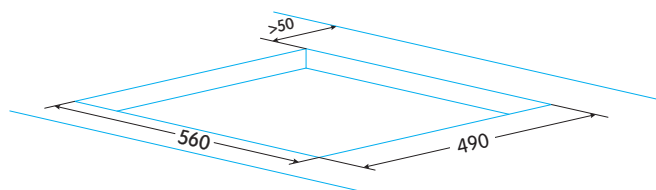

NEW

EIM-6331 HT BQ B - Front bevel

Ean-13: 8422248091190 - Cod.: 922272019

- » Frontal bevelled induction hob
- » 3 Zone: One of 30 cm, other two HoriZoneTech of 20 cm (20 x 40 cm) diameter
- » **Multi Slider Touch** control panel
- » Individual power selector per cooking zone, with 9 levels and Booster
- » Timer selector
- » Preset cooking functions (keep warm and BBQ function)
- » Stop&Go function
- » Safety lock
- » Residual heat indicator
- » Max. Power: 7 kW

* measurements in mm

03002004
 Cast iron grill for barbecue