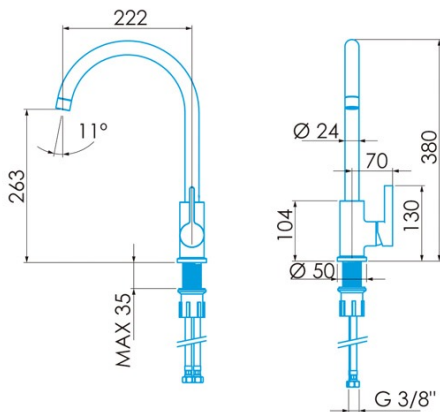

edesa

TAPS WITH HIGH SPOUT

NIAGARA INOX

Cod. **951270022**

EAN **8422248110471**

GENERAL INFORMATION

EAN/UPC	8422248110471
Subfamily	High Spout

Features

Water tap type	Single-lever
Material	Stainless Steel 304
Handle material	Stainless Steel 304
Spout braided hose material	Stainless Steel 304
Finish style	Chrome
Spout shape	Curved
Removable spout	√
Rotatory spout	360°
Air spout	√
Shower function	-
Control type	Handle
Control position	Right side

Installation

Width (mm)	230
Height (mm)	380
Depth (mm)	995
Spout braided hose diameter ["]	3/8
Spout braided hose length [mm]	360