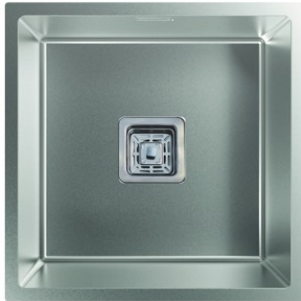

edesa

UNDERMOUNT SINKS

GENERAL INFORMATION

EAN/UPC	8422248081450
Subfamily	Undermount

Features

Material	Stainless Steel 304
Steel thickness	1,2
Colour	Stainless Steel 304
Bowl quantity	1
Bowl shape	Square
Bowl depth	250

Installation

Overflow tube	√
Standard cabinet width (mm)	50
Width (mm)	440
Height (mm)	440

MAKALU BE 40X40 1C PLUS R.-10

Cod. 950270033

EAN 8422248081450