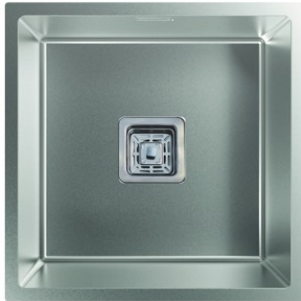

edesa

UNDERMOUNT SINKS

GENERAL INFORMATION

EAN/UPC	8422248081450
Subfamily	Undermount

Features

Material	Stainless Steel 304
Steel thickness	1,2
Colour	Stainless Steel 304
Bowl quantity	1
Bowl shape	Square
Bowl depth	250

Installation

Overflow tube	√
Standard cabinet width (mm)	50
Width (mm)	440
Height (mm)	440

MAKALU BE 40X40 1C PLUS R.-10

Cod. **950270033**

EAN **8422248081450**