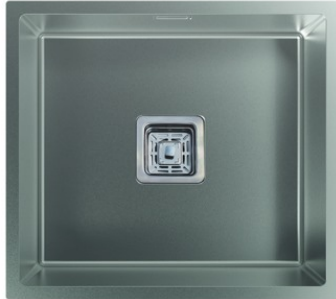

edesa

UNDERMOUNT SINKS

GENERAL INFORMATION

EAN/UPC	8422248081191
Subfamily	Undermount

Features

Material	Stainless Steel 304
Steel thickness	1,2
Colour	Stainless Steel 304
Bowl quantity	1
Bowl shape	Square
Bowl depth	200

Installation

Overflow tube	√
Standard cabinet width (mm)	60
Width (mm)	490
Height (mm)	440

MAKALU BE 45X40 1C R-10

Cod. 950270031

EAN 8422248081191