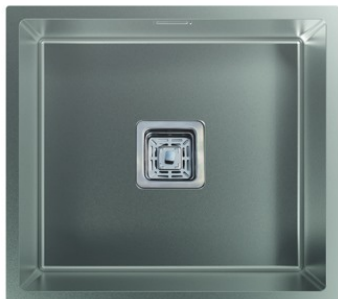

edesa

UNDERMOUNT SINKS

GENERAL INFORMATION

EAN/UPC	8422248081191
Subfamily	Undermount

Features

Material	Stainless Steel 304
Steel thickness	1,2
Colour	Stainless Steel 304
Bowl quantity	1
Bowl shape	Square
Bowl depth	200

Installation

Overflow tube	√
Standard cabinet width (mm)	60
Width (mm)	490
Height (mm)	440

MAKALU BE 45X40 1C R-10

Cod. 950270031

EAN 8422248081191