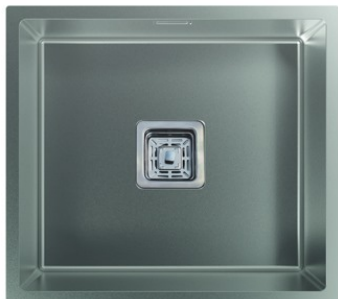

# edesa

UNDERMOUNT SINKS

## Features

Material	Stainless Steel 304
Steel thickness	1,2
Colour	Stainless Steel 304
Bowl quantity	1
Bowl shape	Square
Bowl depth	200