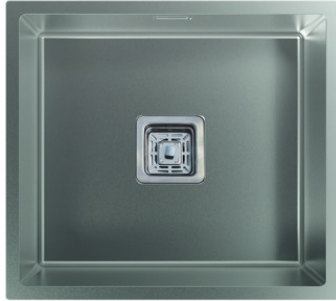

edesa

UNDERMOUNT SINKS

GENERAL INFORMATION

EAN/UPC	8422248081191
Subfamily	Undermount

Features

Material	Stainless Steel 304
Steel thickness	1,2
Colour	Stainless Steel 304
Bowl quantity	1
Bowl shape	Square
Bowl depth	200

Installation

Overflow tube	√
Standard cabinet width (mm)	60
Width (mm)	490
Height (mm)	440

MAKALU BE 45X40 1C R-10

Cod. 950270031

EAN 8422248081191