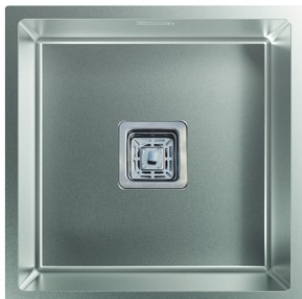

edesa

UNDERMOUNT SINKS

GENERAL INFORMATION

EAN/UPC	8422248081153
Subfamily	Undermount

Features

Material	Stainless Steel 304
Steel thickness	1,2
Colour	Stainless Steel 304
Bowl quantity	1
Bowl shape	Square
Bowl depth	200

Installation

Overflow tube	√
Standard cabinet width (mm)	50
Width (mm)	440
Height (mm)	440

MAKALU BE 40X40 1C R-10

Cod. 950270027

EAN 8422248081153