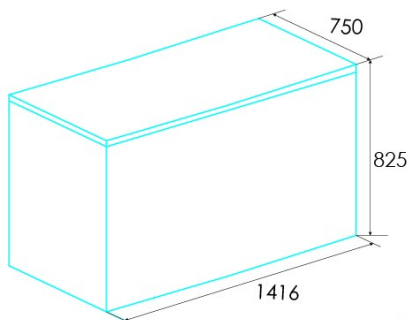

GENERAL INFORMATION

EAN/UPC	8422248350839
Subfamily	Chest Freezer

Product sheet according to EU Regulation 2019/2016

Category	8
Energy efficiency class	E
Energy consumption [kWh/year]	269
Freezer storage volume [l]	418
Star rating	4
Freezing capacity [kg/24h]	19
Climate class	SN/N/ST/T
Noise emissions [dBA]	44
Installation type	Free Standing

Power and water connection

Nominal voltage (V)	220-240
Nominal frequency (Hz)	50
Nominal input power (W)	86
Power cord length (m)	2
Plug type	Type F

Control

Control type	Mechanical
Display	No
Cooling system	Static

Installation

Width (mm)	1416
Height (mm)	825
Depth (mm)	750
Wheels	√
Door opening side	Vertical