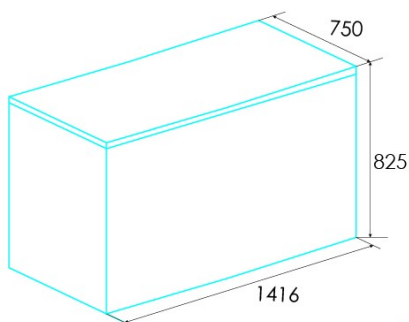

GENERAL INFORMATION

EAN/UPC	8422248350839
Subfamily	Chest Freezer

Product sheet according to EU Regulation 2019/2016

Category	8
Energy efficiency class	E
Energy consumption [kWh/year]	269
Freezer storage volume [l]	418
Star rating	4
Freezing capacity [kg/24h]	19
Climate class	SN/N/ST/T
Noise emissions [dBA]	44
Installation type	Free Standing

Power and water connection

Nominal voltage (V)	220-240
Nominal frequency (Hz)	50
Nominal input power (W)	86
Power cord length (m)	2
Plug type	Type F

Control

Control type	Mechanical
Display	No
Cooling system	Static

Installation

Width (mm)	1416
Height (mm)	825
Depth (mm)	750
Wheels	√
Door opening side	Vertical