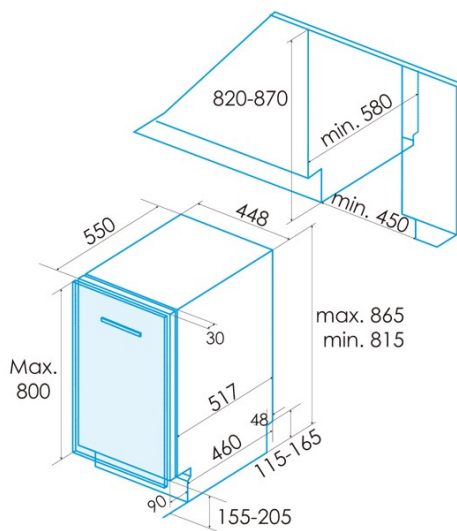

edesa

BUILT-IN DISHWASHERS

EDB-4711-I SL

Cod. 926270330

EAN 8422248351362

GENERAL INFORMATION

EAN/UPC	8422248351362
Subfamily	Built-in

Power connection

Nominal voltage (V)	220-240
Nominal frequency (Hz)	50
Nominal input power (W)	2100
Power cord length (m)	1,5
Plug type	Type F

Product sheet according to EU Regulation 2019/2022 - 2019/2017

Default placement settings	10
Energy efficiency class	D
Energy consumption in off mode [W]	0,49
Noise level [dBA]	47
Installation type	Built-In

Power and water connection

Nominal voltage (V)	220-240
Nominal frequency (Hz)	50
Nominal input power (W)	2100
Power cord length (m)	1,5
Plug type	Type F
Inlet water hose length (m)	1,5
Drainage water hose length (m)	1,4

Installation

Width (mm)	448
Min. height (mm)	815
Depth (mm)	580
Adjustable height	√
Built-in width (mm)	450
Inner height (mm)	820
Built-in depth (mm)	580
Maximum door height (mm)	800
Sliding door	√