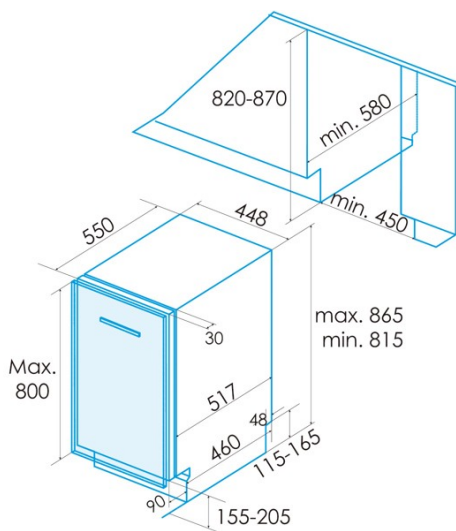

edesa

BUILT-IN DISHWASHERS

EDB-4711-I SL

Cod. 926270330

EAN 8422248351362

GENERAL INFORMATION

EAN/UPC	8422248351362
Subfamily	Built-in

Power connection

Nominal voltage (V)	220-240
Nominal frequency (Hz)	50
Nominal input power (W)	2100
Power cord length (m)	1,5
Plug type	Type F

Product sheet according to EU Regulation 2019/2022 - 2019/2017

Default placement settings	10
Energy efficiency class	D
Energy consumption in off mode [W]	0,49
Noise level [dBA]	47
Installation type	Built-In

Power and water connection

Nominal voltage (V)	220-240
Nominal frequency (Hz)	50
Nominal input power (W)	2100
Power cord length (m)	1,5
Plug type	Type F
Inlet water hose length (m)	1,5
Drainage water hose length (m)	1,4

Installation

Width (mm)	448
Min. height (mm)	815
Depth (mm)	580
Adjustable height	√
Built-in width (mm)	450
Inner height (mm)	820
Built-in depth (mm)	580
Maximum door height (mm)	800
Sliding door	√