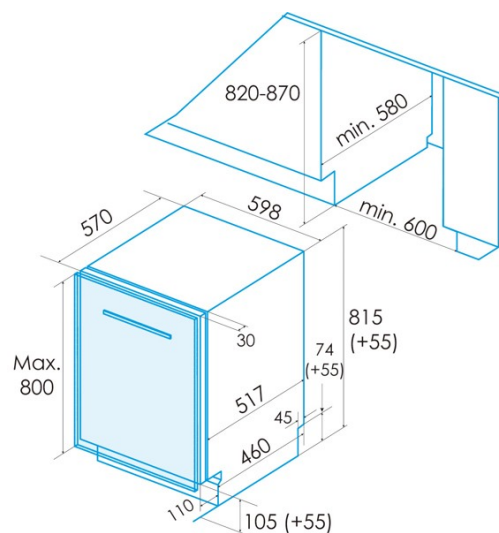

GENERAL INFORMATION

EAN/UPC	8422248351355
Subfamily	Built-in

Power connection

Nominal voltage (V)	220-240
Nominal frequency (Hz)	50
Nominal input power (W)	2100
Power cord length (m)	1,5
Plug type	Type F

Product sheet according to EU Regulation 2019/2022 - 2019/2017

Default placement settings	14
Energy efficiency class	D
Energy consumption in off mode [W]	0,49
Noise level [dBA]	47
Installation type	Built-In

Control panel

Control type	Soft Touch Buttons
Display	LED
Salt control indicator	√
Rinse aid control indicator	√
Start delay	1-24h
Remaining time indicator	√

Programmes and functions

Number of programmes	7
Programme 1 - Name	Eco
Programme 1 - Temperature (°C)	50
Programme 1 - Duration (mins.)	198
Programme 2 - Name	Glass
Programme 2 - Temperature (°C)	50
Programme 2 - Duration (mins.)	120
Programme 3 - Name	Quick 30'
Programme 3 - Temperature (°C)	50
Programme 3 - Duration (mins.)	30
Programme 4 - Name	Automatic
Programme 4 - Temperature (°C)	65
Programme 4 - Duration (mins.)	150

Power and water connection

Nominal voltage (V)	220-240
Nominal frequency (Hz)	50
Nominal input power (W)	2100
Power cord length (m)	1,5
Plug type	Type F
Inlet water hose length (m)	1,5
Drainage water hose length (m)	4,4

Installation

Width (mm)	598
Min. height (mm)	815
Depth (mm)	580
Adjustable height	√
Built-in width (mm)	600
Inner height (mm)	820
Built-in depth (mm)	580
Maximum door height (mm)	800
Sliding door	√