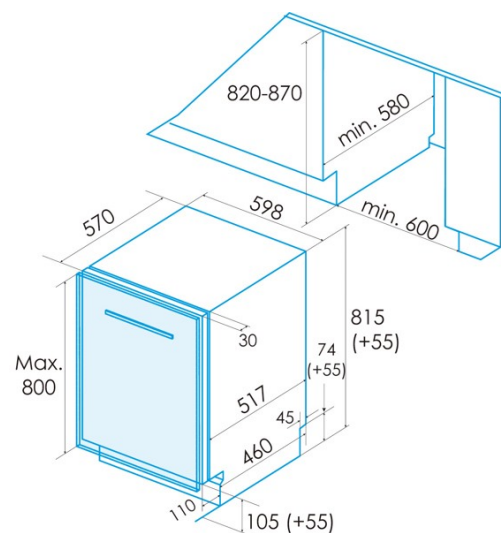

GENERAL INFORMATION

EAN/UPC	8422248351355
Subfamily	Built-in

Power connection

Nominal voltage (V)	220-240
Nominal frequency (Hz)	50
Nominal input power (W)	2100
Power cord length (m)	1,5
Plug type	Type F

Product sheet according to EU Regulation 2019/2022 - 2019/2017

Default placement settings	14
Energy efficiency class	D
Energy consumption in off mode [W]	0,49
Noise level [dBA]	47
Installation type	Built-In

Control panel

Control type	Soft Touch Buttons
Display	LED
Salt control indicator	√
Rinse aid control indicator	√
Start delay	1-24h
Remaining time indicator	√

Programmes and functions

Number of programmes	7
Programme 1 - Name	Eco
Programme 1 - Temperature (°C)	50
Programme 1 - Duration (mins.)	198
Programme 2 - Name	Glass
Programme 2 - Temperature (°C)	50
Programme 2 - Duration (mins.)	120
Programme 3 - Name	Quick 30'
Programme 3 - Temperature (°C)	50
Programme 3 - Duration (mins.)	30
Programme 4 - Name	Automatic
Programme 4 - Temperature (°C)	65
Programme 4 - Duration (mins.)	150

Power and water connection

Nominal voltage (V)	220-240
Nominal frequency (Hz)	50
Nominal input power (W)	2100
Power cord length (m)	1,5
Plug type	Type F
Inlet water hose length (m)	1,5
Drainage water hose length (m)	4,4

Installation

Width (mm)	598
Min. height (mm)	815
Depth (mm)	580
Adjustable height	√
Built-in width (mm)	600
Inner height (mm)	820
Built-in depth (mm)	580
Maximum door height (mm)	800
Sliding door	√