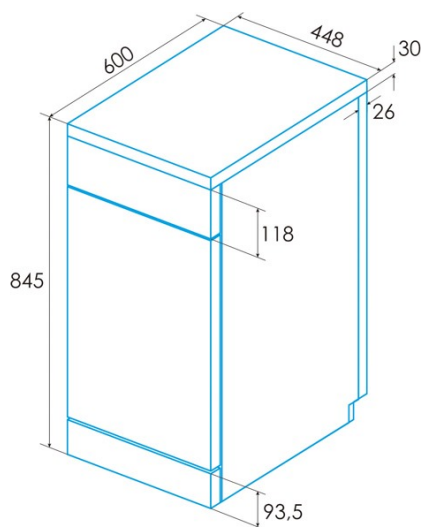

edesa

FREE-STANDING DISHWASHERS

EDW-4710 X

Cod. 926270327

EAN 8422248351331

GENERAL INFORMATION

EAN/UPC	8422248351331
Subfamily	Freestanding

Power connection

Nominal voltage (V)	220-240
Nominal frequency (Hz)	50
Nominal input power (W)	2100
Power cord length (m)	1,5
Plug type	Type F

Product sheet according to EU Regulation 2019/2022 - 2019/2017

Default placement settings	10
Energy efficiency class	D
Energy consumption in off mode [W]	0,49
Noise level [dBA]	47
Installation type	Free Standing

Installation

Width (mm)	448
Min. height (mm)	845
Depth (mm)	600
Adjustable height	√