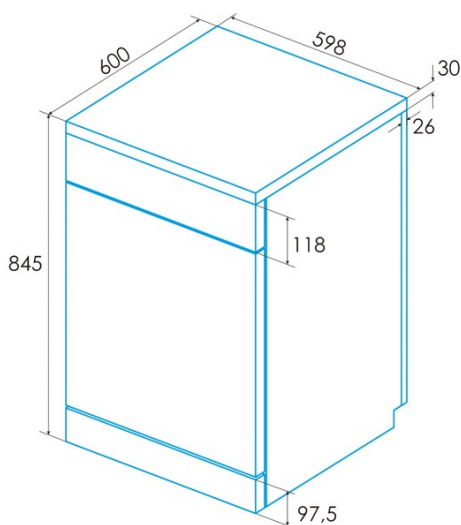

edesa

FREE-STANDING DISHWASHERS

EDW-6230 X

Cod. 926270325

EAN 8422248351317

GENERAL INFORMATION

EAN/UPC	8422248351317
Subfamily	Freestanding

Power connection

Nominal voltage (V)	220-240
Nominal frequency (Hz)	50
Nominal input power (W)	2100
Power cord length (m)	1,5
Plug type	Type F

Product sheet according to EU Regulation 2019/2022 - 2019/2017

Default placement settings	14
Energy efficiency class	D
Energy consumption in off mode [W]	0,49
Noise level [dBA]	47
Installation type	Free Standing

Power and water connection

Nominal voltage (V)	220-240
Nominal frequency (Hz)	50
Nominal input power (W)	2100
Power cord length (m)	1,5
Plug type	Type F

Installation

Width (mm)	598
Min. height (mm)	845
Depth (mm)	600
Adjustable height	√
Built-in width (mm)	600
Inner height (mm)	820
Built-in depth (mm)	580
Sliding door	-