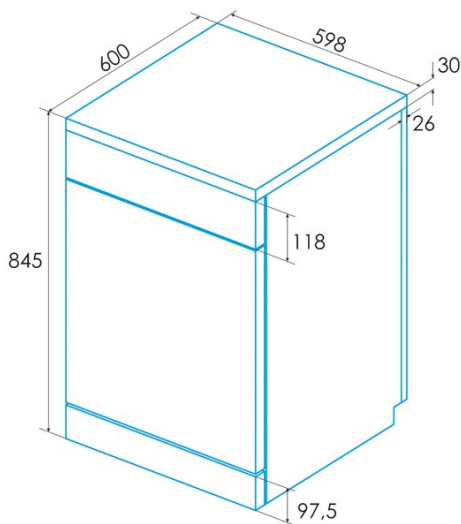

edesa

FREE-STANDING DISHWASHERS

EDW-6230 X

Cod. 926270325

EAN 8422248351317

GENERAL INFORMATION

EAN/UPC	8422248351317
Subfamily	Freestanding

Power connection

Nominal voltage (V)	220-240
Nominal frequency (Hz)	50
Nominal input power (W)	2100
Power cord length (m)	1,5
Plug type	Type F

Product sheet according to EU Regulation 2019/2022 - 2019/2017

Default placement settings	14
Energy efficiency class	D
Energy consumption in off mode [W]	0,49
Noise level [dBA]	47
Installation type	Free Standing

Power and water connection

Nominal voltage (V)	220-240
Nominal frequency (Hz)	50
Nominal input power (W)	2100
Power cord length (m)	1,5
Plug type	Type F

Installation

Width (mm)	598
Min. height (mm)	845
Depth (mm)	600
Adjustable height	√
Built-in width (mm)	600
Inner height (mm)	820
Built-in depth (mm)	580
Sliding door	-