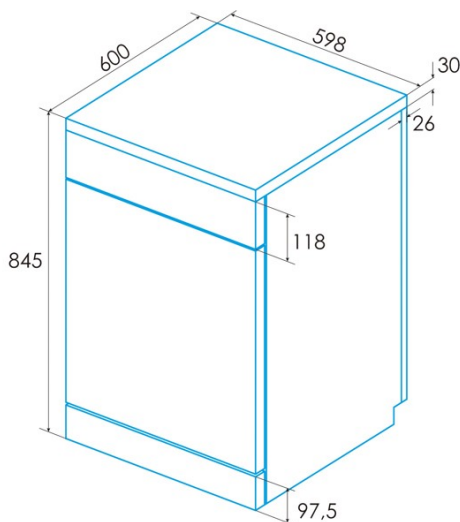

GENERAL INFORMATION

EAN/UPC	8422248351317
Subfamily	Freestanding

Power connection

Nominal voltage (V)	220-240
Nominal frequency (Hz)	50
Nominal input power (W)	2100
Power cord length (m)	1,5
Plug type	Type F

Product sheet according to EU Regulation 2019/2022 - 2019/2017

Default placement settings	14
Energy efficiency class	D
Energy consumption in off mode [W]	0,49
Noise level [dBA]	47
Installation type	Free Standing

Control panel

Control type	Soft Touch Buttons
Display	LED
Salt control indicator	√
Rinse aid control indicator	-
Start delay	1-24h
Remaining time indicator	√
Start/Pause	√

Programmes and functions

Number of programmes	7
Programme 1 - Name	Intensive
Programme 1 - Temperature (°C)	65
Programme 1 - Duration (mins.)	210
Programme 2 - Name	Normal
Programme 2 - Temperature (°C)	55
Programme 2 - Duration (mins.)	180
Programme 3 - Name	Eco
Programme 3 - Temperature (°C)	50
Programme 3 - Duration (mins.)	198
Programme 4 - Name	Express 90'
Programme 4 - Temperature (°C)	55
Programme 4 - Duration (mins.)	90
Programme 5 - Name	Glass
Programme 5 - Temperature (°C)	50
Programme 5 - Duration (mins.)	125
Programme 6 - Name	Quick 30'
Programme 6 - Temperature (°C)	40
Programme 6 - Duration (mins.)	30
Programme 7 - Name	Soak
Programme 7 - Duration (mins.)	15

Power and water connection

Nominal voltage (V)	220-240
Nominal frequency (Hz)	50
Nominal input power (W)	2100
Power cord length (m)	1,5
Plug type	Type F

Installation

Width (mm)	598
Min. height (mm)	845
Depth (mm)	600
Adjustable height	√
Built-in width (mm)	600
Inner height (mm)	820
Built-in depth (mm)	580
Sliding door	-