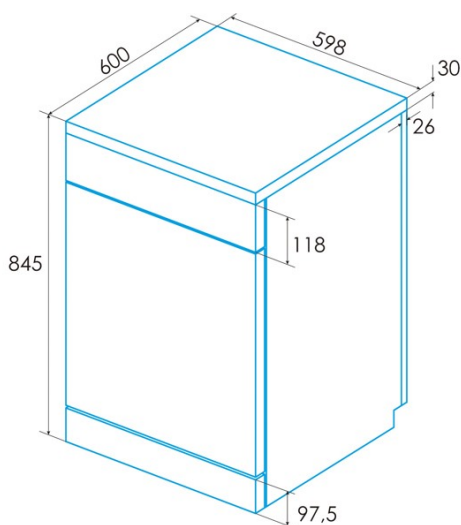

GENERAL INFORMATION

EAN/UPC	8422248351300
Subfamily	Freestanding

Power connection

Nominal voltage (V)	220-240
Nominal frequency (Hz)	50
Nominal input power (W)	2100
Power cord length (m)	1,5
Plug type	Type F

Product sheet according to EU Regulation 2019/2022 - 2019/2017

Default placement settings	14
Energy efficiency class	D
Energy consumption in off mode [W]	0,49
Noise level [dBA]	47
Installation type	Free Standing

Control panel

Control type	Soft Touch Buttons
Display	LED
Salt control indicator	-
Rinse aid control indicator	√
Start delay	1-24h
Remaining time indicator	√
Start/Pause	√

Programmes and functions

Number of programmes	7
Programme 1 - Name	Intensive
Programme 1 - Temperature (°C)	65
Programme 1 - Duration (mins.)	210
Programme 2 - Name	Normal
Programme 2 - Temperature (°C)	55
Programme 2 - Duration (mins.)	180
Programme 3 - Name	Eco
Programme 3 - Temperature (°C)	50
Programme 3 - Duration (mins.)	198
Programme 4 - Name	Express 90'
Programme 4 - Temperature (°C)	55
Programme 4 - Duration (mins.)	90
Programme 5 - Name	Glass
Programme 5 - Temperature (°C)	50
Programme 5 - Duration (mins.)	125
Programme 6 - Name	Quick 30'
Programme 6 - Temperature (°C)	40
Programme 6 - Duration (mins.)	30
Programme 7 - Name	Soak
Programme 7 - Duration (mins.)	15

Power and water connection

Nominal voltage (V)	220-240
Nominal frequency (Hz)	50
Nominal input power (W)	2100
Power cord length (m)	1,5
Plug type	Type F
Inlet water hose length (m)	1,5
Drainage water hose length (m)	1,4

Installation

Width (mm)	598
Min. height (mm)	845
Depth (mm)	600
Adjustable height	√
Built-in width (mm)	600
Inner height (mm)	820
Built-in depth (mm)	580
Sliding door	-