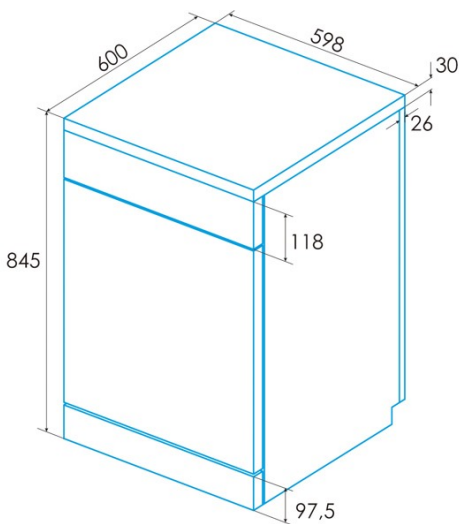

GENERAL INFORMATION

EAN/UPC	8422248351300
Subfamily	Freestanding

Power connection

Nominal voltage (V)	220-240
Nominal frequency (Hz)	50
Nominal input power (W)	2100
Power cord length (m)	1,5
Plug type	Type F

Product sheet according to EU Regulation 2019/2022 - 2019/2017

Default placement settings	14
Energy efficiency class	D
Energy consumption in off mode [W]	0,49
Noise level [dBA]	47
Installation type	Free Standing

Control panel

Control type	Soft Touch Buttons
Display	LED
Salt control indicator	-
Rinse aid control indicator	√
Start delay	1-24h
Remaining time indicator	√
Start/Pause	√

Programmes and functions

Number of programmes	7
Programme 1 - Name	Intensive
Programme 1 - Temperature (°C)	65
Programme 1 - Duration (mins.)	210
Programme 2 - Name	Normal
Programme 2 - Temperature (°C)	55
Programme 2 - Duration (mins.)	180
Programme 3 - Name	Eco
Programme 3 - Temperature (°C)	50
Programme 3 - Duration (mins.)	198
Programme 4 - Name	Express 90'
Programme 4 - Temperature (°C)	55
Programme 4 - Duration (mins.)	90
Programme 5 - Name	Glass
Programme 5 - Temperature (°C)	50
Programme 5 - Duration (mins.)	125
Programme 6 - Name	Quick 30'
Programme 6 - Temperature (°C)	40
Programme 6 - Duration (mins.)	30
Programme 7 - Name	Soak
Programme 7 - Duration (mins.)	15

Power and water connection

Nominal voltage (V)	220-240
Nominal frequency (Hz)	50
Nominal input power (W)	2100
Power cord length (m)	1,5
Plug type	Type F
Inlet water hose length (m)	1,5
Drainage water hose length (m)	1,4

Installation

Width (mm)	598
Min. height (mm)	845
Depth (mm)	600
Adjustable height	√
Built-in width (mm)	600
Inner height (mm)	820
Built-in depth (mm)	580
Sliding door	-