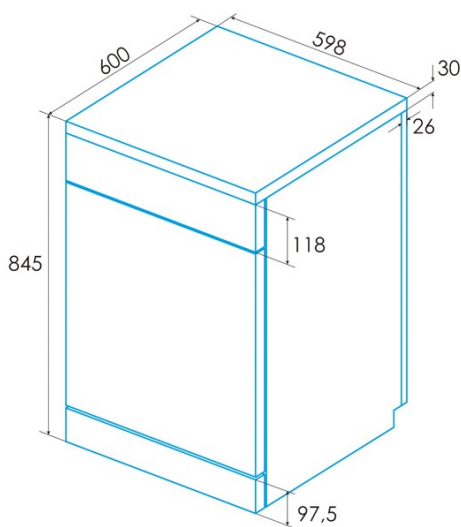

GENERAL INFORMATION

EAN/UPC	8422248351294
Subfamily	Freestanding

Power connection

Nominal voltage (V)	220-240
Nominal frequency (Hz)	50
Nominal input power (W)	2100
Power cord length (m)	1,5
Plug type	Type F

Product sheet according to EU Regulation 2019/2022 - 2019/2017

Default placement settings	14
Energy efficiency class	D
Energy consumption in off mode [W]	0,49
Noise level [dBA]	47
Installation type	Free Standing

Control panel

Control type	Soft Touch Buttons
Display	LED
Salt control indicator	√
Rinse aid control indicator	√
Start delay	1-24h
Remaining time indicator	√
Start/Pause	√

Programmes and functions

Number of programmes	7
Programme 1 - Name	Intensive
Programme 1 - Temperature (°C)	65
Programme 1 - Duration (mins.)	210
Programme 2 - Name	Normal
Programme 2 - Temperature (°C)	55
Programme 2 - Duration (mins.)	180
Programme 3 - Name	Eco
Programme 3 - Temperature (°C)	50
Programme 3 - Duration (mins.)	198
Programme 4 - Name	Express 90'
Programme 4 - Temperature (°C)	55
Programme 4 - Duration (mins.)	90
Programme 5 - Name	Glass
Programme 5 - Temperature (°C)	50
Programme 5 - Duration (mins.)	125
Programme 6 - Name	Quick 30'
Programme 6 - Temperature (°C)	40
Programme 6 - Duration (mins.)	30
Programme 7 - Name	Soak
Programme 7 - Duration (mins.)	15

Power and water connection

Nominal voltage (V)	220-240
Nominal frequency (Hz)	50
Nominal input power (W)	2100
Power cord length (m)	1,5
Plug type	Type F
Inlet water hose length (m)	1,5
Drainage water hose length (m)	1,4

Installation

Width (mm)	598
Min. height (mm)	845
Depth (mm)	600
Adjustable height	√
Built-in width (mm)	600
Inner height (mm)	820
Built-in depth (mm)	580
Sliding door	-