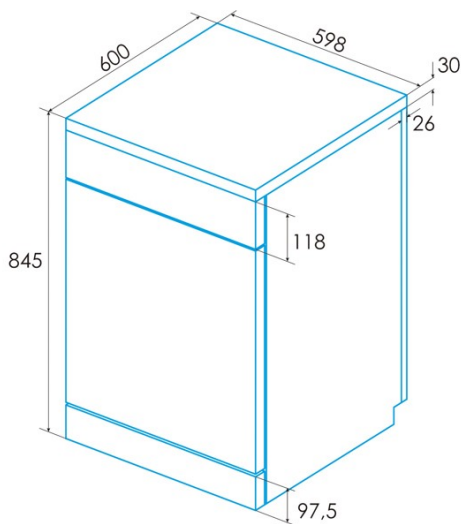

GENERAL INFORMATION

EAN/UPC	8422248351294
Subfamily	Freestanding

Power connection

Nominal voltage (V)	220-240
Nominal frequency (Hz)	50
Nominal input power (W)	2100
Power cord length (m)	1,5
Plug type	Type F

Product sheet according to EU Regulation 2019/2022 - 2019/2017

Default placement settings	14
Energy efficiency class	D
Energy consumption in off mode [W]	0,49
Noise level [dBA]	47
Installation type	Free Standing

Control panel

Control type	Soft Touch Buttons
Display	LED
Salt control indicator	√
Rinse aid control indicator	√
Start delay	1-24h
Remaining time indicator	√
Start/Pause	√

Programmes and functions

Number of programmes	7
Programme 1 - Name	Intensive
Programme 1 - Temperature (°C)	65
Programme 1 - Duration (mins.)	210
Programme 2 - Name	Normal
Programme 2 - Temperature (°C)	55
Programme 2 - Duration (mins.)	180
Programme 3 - Name	Eco
Programme 3 - Temperature (°C)	50
Programme 3 - Duration (mins.)	198
Programme 4 - Name	Express 90'
Programme 4 - Temperature (°C)	55
Programme 4 - Duration (mins.)	90
Programme 5 - Name	Glass
Programme 5 - Temperature (°C)	50
Programme 5 - Duration (mins.)	125
Programme 6 - Name	Quick 30'
Programme 6 - Temperature (°C)	40
Programme 6 - Duration (mins.)	30
Programme 7 - Name	Soak
Programme 7 - Duration (mins.)	15

Power and water connection

Nominal voltage (V)	220-240
Nominal frequency (Hz)	50
Nominal input power (W)	2100
Power cord length (m)	1,5
Plug type	Type F
Inlet water hose length (m)	1,5
Drainage water hose length (m)	1,4

Installation

Width (mm)	598
Min. height (mm)	845
Depth (mm)	600
Adjustable height	√
Built-in width (mm)	600
Inner height (mm)	820
Built-in depth (mm)	580
Sliding door	-