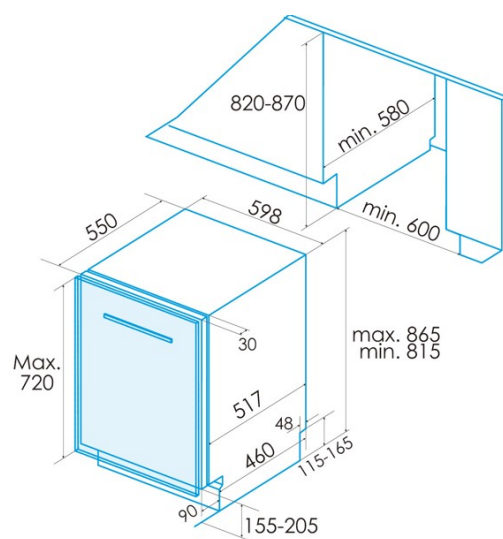

GENERAL INFORMATION

EAN/UPC	8422248097260
Subfamily	Built-in

Power connection

Nominal voltage (V)	220-240
Nominal frequency (Hz)	50
Nominal input power (W)	2100
Electric shock protection	Class I
Power cord length (m)	1,5
Plug type	Type F

Product sheet according to EU Regulation 2019/2022 - 2019/2017

Default placement settings	13
Energy efficiency class	E
Energy consumption in off mode [W]	0,49
Noise level [dBA]	49
Installation type	Built_in

Control panel

Control type	Soft Touch Buttons
Display	No
Salt control indicator	√
Rinse aid control indicator	-
Start delay	1-24h
Remaining time indicator	√
Start/Pause	-

Programmes and functions

Number of programmes	5
Programme 1 - Name	Intensive
Programme 1 - Temperature (°C)	65
Programme 1 - Duration (mins.)	205
Programme 2 - Name	Normal
Programme 2 - Temperature (°C)	55
Programme 2 - Duration (mins.)	175
Programme 3 - Name	Eco
Programme 3 - Temperature (°C)	45
Programme 3 - Duration (mins.)	220
Programme 4 - Name	Express 90'
Programme 4 - Temperature (°C)	60
Programme 4 - Duration (mins.)	90
Programme 5 - Name	Quick 30'
Programme 5 - Temperature (°C)	50
Programme 5 - Duration (mins.)	30
Programme 6 - Name	N/A
Programme 7 - Name	N/A
Programme 8 - Name	N/A
Programme 9 - Name	N/A
Programme 10 - Name	N/A
Programme 11 - Name	N/A
Programme 12 - Name	N/A

Power and water connection

Nominal voltage (V)	220-240
Nominal frequency (Hz)	50
Nominal input power (W)	2100
Electric shock protection	Class I
Power cord length (m)	1,5
Plug type	Type F
Inlet water hose length (m)	1500
Drainage water hose length (m)	1400

Installation

Width (mm)	598
Min. height (mm)	815
Max. height (mm)	815
Depth (mm)	580
Adjustable height	√
Built-in width (mm)	600