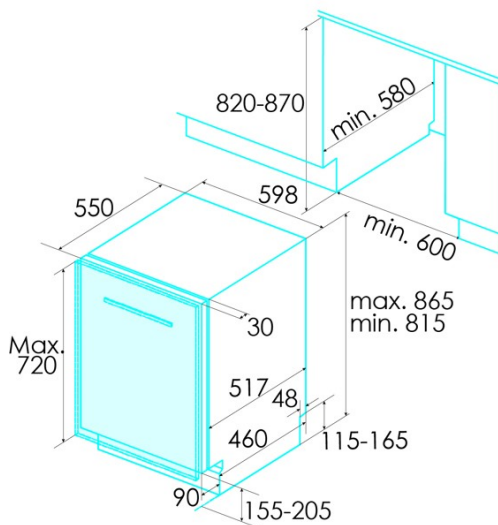

GENERAL INFORMATION

EAN/UPC	8422248097260
Subfamily	Built-in

Power connection

Nominal voltage (V)	220-240
Nominal frequency (Hz)	50
Nominal input power (W)	2100
Electric shock protection	Class I
Power cord length (m)	1,5
Plug type	Type F

Product sheet according to EU Regulation 2019/2022 - 2019/2017

Default placement settings	13
Energy efficiency class	E
Energy consumption in off mode [W]	0,49
Noise level [dBA]	49
Installation type	Built_in

Control panel

Control type	Soft Touch Buttons
Display	No
Salt control indicator	√
Rinse aid control indicator	-
Start delay	1-24h
Remaining time indicator	√
Start/Pause	-

Programmes and functions

Number of programmes	5
Programme 1 - Name	Intensive
Programme 1 - Temperature (°C)	65
Programme 1 - Duration (mins.)	205
Programme 2 - Name	Normal
Programme 2 - Temperature (°C)	55
Programme 2 - Duration (mins.)	175
Programme 3 - Name	Eco
Programme 3 - Temperature (°C)	45
Programme 3 - Duration (mins.)	220
Programme 4 - Name	Express 90'
Programme 4 - Temperature (°C)	60
Programme 4 - Duration (mins.)	90
Programme 5 - Name	Quick 30'
Programme 5 - Temperature (°C)	50
Programme 5 - Duration (mins.)	30
Programme 6 - Name	N/A
Programme 7 - Name	N/A
Programme 8 - Name	N/A
Programme 9 - Name	N/A
Programme 10 - Name	N/A
Programme 11 - Name	N/A
Programme 12 - Name	N/A

Power and water connection

Nominal voltage (V)	220-240
Nominal frequency (Hz)	50
Nominal input power (W)	2100
Electric shock protection	Class I
Power cord length (m)	1,5
Plug type	Type F
Inlet water hose length (m)	1500
Drainage water hose length (m)	1400

Installation

Width (mm)	598
Min. height (mm)	815
Max. height (mm)	815
Depth (mm)	580
Adjustable height	√
Built-in width (mm)	600