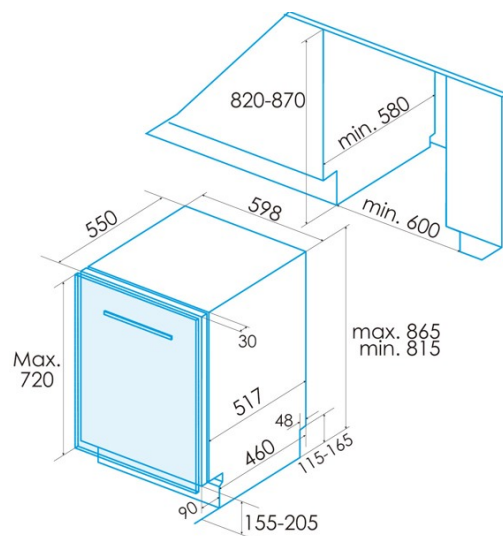

GENERAL INFORMATION

EAN/UPC	8422248097260
Subfamily	Built-in

Power connection

Nominal voltage (V)	220-240
Nominal frequency (Hz)	50
Nominal input power (W)	2100
Electric shock protection	Class I
Power cord length (m)	1,5
Plug type	Type F

Product sheet according to EU Regulation 2019/2022 - 2019/2017

Default placement settings	13
Energy efficiency class	E
Energy consumption in off mode [W]	0,49
Noise level [dBA]	49
Installation type	Built_in

Control panel

Control type	Soft Touch Buttons
Display	No
Salt control indicator	√
Rinse aid control indicator	-
Start delay	1-24h
Remaining time indicator	√
Start/Pause	-

Programmes and functions

Number of programmes	5
Programme 1 - Name	Intensive
Programme 1 - Temperature (°C)	65
Programme 1 - Duration (mins.)	205
Programme 2 - Name	Normal
Programme 2 - Temperature (°C)	55
Programme 2 - Duration (mins.)	175
Programme 3 - Name	Eco
Programme 3 - Temperature (°C)	45
Programme 3 - Duration (mins.)	220
Programme 4 - Name	Express 90'
Programme 4 - Temperature (°C)	60
Programme 4 - Duration (mins.)	90
Programme 5 - Name	Quick 30'
Programme 5 - Temperature (°C)	50
Programme 5 - Duration (mins.)	30
Programme 6 - Name	N/A
Programme 7 - Name	N/A
Programme 8 - Name	N/A
Programme 9 - Name	N/A
Programme 10 - Name	N/A
Programme 11 - Name	N/A
Programme 12 - Name	N/A

Power and water connection

Nominal voltage (V)	220-240
Nominal frequency (Hz)	50
Nominal input power (W)	2100
Electric shock protection	Class I
Power cord length (m)	1,5
Plug type	Type F
Inlet water hose length (m)	1500
Drainage water hose length (m)	1400

Installation

Width (mm)	598
Min. height (mm)	815
Max. height (mm)	815
Depth (mm)	580
Adjustable height	√
Built-in width (mm)	600