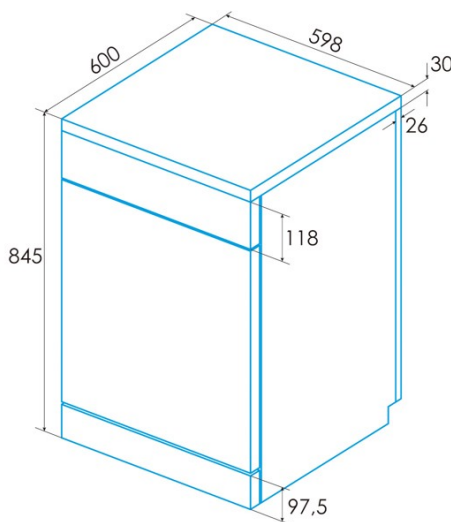

GENERAL INFORMATION

EAN/UPC	8422248096751
Subfamily	Freestanding

Power connection

Nominal voltage (V)	220-240
Nominal frequency (Hz)	50
Nominal input power (W)	2100
Electric shock protection	Class I
Power cord length (m)	1,5
Plug type	Type F

Product sheet according to EU Regulation 2019/2022 - 2019/2017

Default placement settings	13
Energy efficiency class	E
Energy consumption in off mode [W]	0,49
Noise level [dBA]	49
Installation type	Free Standing

Control panel

Control type	Soft Touch Buttons
Display	No
Salt control indicator	√
Rinse aid control indicator	-
Start delay	3-6-9h
Remaining time indicator	√
Start/Pause	√

Programmes and functions

Number of programmes	6
Programme 1 - Name	Intensive
Programme 1 - Temperature (°C)	65
Programme 1 - Duration (mins.)	205
Programme 2 - Name	Normal
Programme 2 - Temperature (°C)	55
Programme 2 - Duration (mins.)	175
Programme 3 - Name	Eco
Programme 3 - Temperature (°C)	45
Programme 3 - Duration (mins.)	220
Programme 4 - Name	Express 90'
Programme 4 - Temperature (°C)	60
Programme 4 - Duration (mins.)	90
Programme 5 - Name	Glass
Programme 5 - Temperature (°C)	50
Programme 6 - Name	Quick 30'
Programme 6 - Temperature (°C)	50
Programme 6 - Duration (mins.)	30
Programme 7 - Name	N/A
Programme 8 - Name	N/A
Programme 9 - Name	N/A
Programme 10 - Name	N/A
Programme 11 - Name	N/A
Programme 12 - Name	N/A

Power and water connection

Nominal voltage (V)	220-240
Nominal frequency (Hz)	50
Nominal input power (W)	2100
Electric shock protection	Class I
Power cord length (m)	1,5
Plug type	Type F
Inlet water hose length (m)	1500
Drainage water hose length (m)	1400

Installation

Width (mm)	598
Min. height (mm)	845
Max. height (mm)	845
Depth (mm)	600
Adjustable height	√