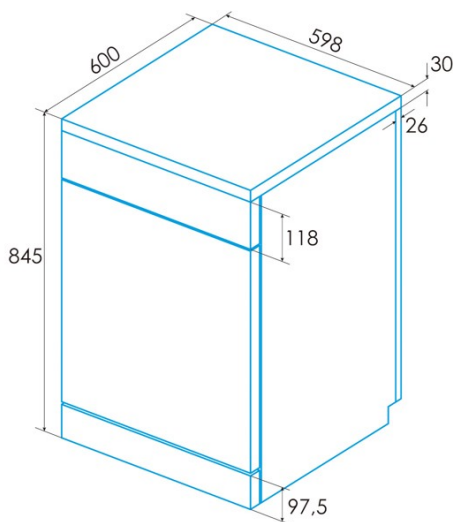

GENERAL INFORMATION

EAN/UPC	8422248096751
Subfamily	Freestanding

Power connection

Nominal voltage (V)	220-240
Nominal frequency (Hz)	50
Nominal input power (W)	2100
Electric shock protection	Class I
Power cord length (m)	1,5
Plug type	Type F

Product sheet according to EU Regulation 2019/2022 - 2019/2017

Default placement settings	13
Energy efficiency class	E
Energy consumption in off mode [W]	0,49
Noise level [dBA]	49
Installation type	Free Standing

Control panel

Control type	Soft Touch Buttons
Display	No
Salt control indicator	√
Rinse aid control indicator	-
Start delay	3-6-9h
Remaining time indicator	√
Start/Pause	√

Programmes and functions

Number of programmes	6
Programme 1 - Name	Intensive
Programme 1 - Temperature (°C)	65
Programme 1 - Duration (mins.)	205
Programme 2 - Name	Normal
Programme 2 - Temperature (°C)	55
Programme 2 - Duration (mins.)	175
Programme 3 - Name	Eco
Programme 3 - Temperature (°C)	45
Programme 3 - Duration (mins.)	220
Programme 4 - Name	Express 90'
Programme 4 - Temperature (°C)	60
Programme 4 - Duration (mins.)	90
Programme 5 - Name	Glass
Programme 5 - Temperature (°C)	50
Programme 6 - Name	Quick 30'
Programme 6 - Temperature (°C)	50
Programme 6 - Duration (mins.)	30
Programme 7 - Name	N/A
Programme 8 - Name	N/A
Programme 9 - Name	N/A
Programme 10 - Name	N/A
Programme 11 - Name	N/A
Programme 12 - Name	N/A

Power and water connection

Nominal voltage (V)	220-240
Nominal frequency (Hz)	50
Nominal input power (W)	2100
Electric shock protection	Class I
Power cord length (m)	1,5
Plug type	Type F
Inlet water hose length (m)	1500
Drainage water hose length (m)	1400

Installation

Width (mm)	598
Min. height (mm)	845
Max. height (mm)	845
Depth (mm)	600
Adjustable height	√