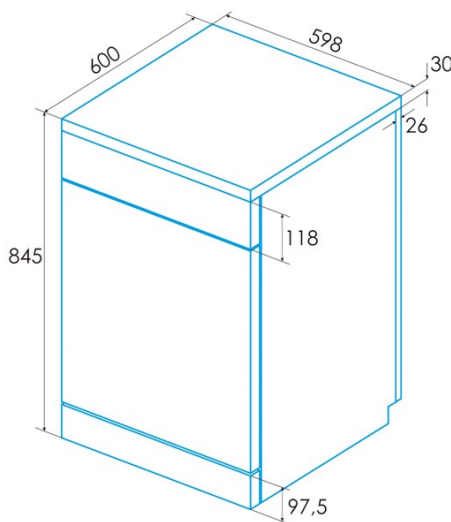

GENERAL INFORMATION

EAN/UPC	8422248096744
Subfamily	Freestanding

Power connection

Nominal voltage (V)	220-240
Nominal frequency (Hz)	50
Nominal input power (W)	2100
Electric shock protection	Class I
Power cord length (m)	1,5
Plug type	Type F

Product sheet according to EU Regulation 2019/2022 - 2019/2017

Default placement settings	13
Energy efficiency class	E
Energy consumption in off mode [W]	0,49
Noise level [dBA]	49
Installation type	Free Standing

Control panel

Control type	Soft Touch Buttons
Display	No
Salt control indicator	√
Rinse aid control indicator	-
Start delay	3-6-9h
Remaining time indicator	√
Start/Pause	√

Programmes and functions

Number of programmes	6
Programme 1 - Name	Intensive
Programme 1 - Temperature (°C)	65
Programme 1 - Duration (mins.)	205
Programme 2 - Name	Normal
Programme 2 - Temperature (°C)	55
Programme 2 - Duration (mins.)	175
Programme 3 - Name	Eco
Programme 3 - Temperature (°C)	45
Programme 3 - Duration (mins.)	220
Programme 4 - Name	Express 90'
Programme 4 - Temperature (°C)	60
Programme 4 - Duration (mins.)	90
Programme 5 - Name	Glass
Programme 5 - Temperature (°C)	50
Programme 5 - Duration (mins.)	120
Programme 6 - Name	Quick 30'
Programme 6 - Temperature (°C)	50
Programme 6 - Duration (mins.)	30
Programme 7 - Name	N/A
Programme 8 - Name	N/A
Programme 9 - Name	N/A
Programme 10 - Name	N/A
Programme 11 - Name	N/A
Programme 12 - Name	N/A

Power and water connection

Nominal voltage (V)	220-240
Nominal frequency (Hz)	50
Nominal input power (W)	2100
Electric shock protection	Class I
Power cord length (m)	1,5
Plug type	Type F
Inlet water hose length (m)	1500
Drainage water hose length (m)	1400

Installation

Width (mm)	598
Min. height (mm)	845
Max. height (mm)	845
Depth (mm)	600