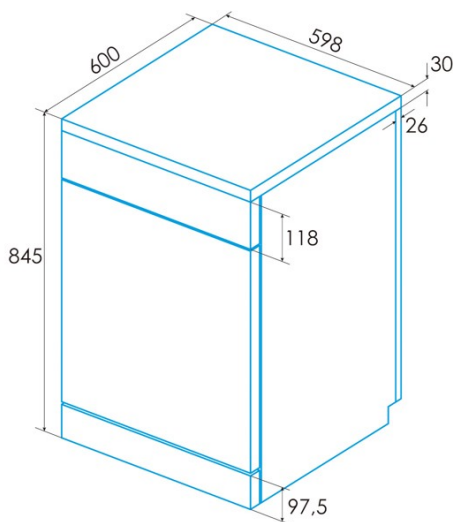

GENERAL INFORMATION

EAN/UPC	8422248096744
Subfamily	Freestanding

Power connection

Nominal voltage (V)	220-240
Nominal frequency (Hz)	50
Nominal input power (W)	2100
Electric shock protection	Class I
Power cord length (m)	1,5
Plug type	Type F

Product sheet according to EU Regulation 2019/2022 - 2019/2017

Default placement settings	13
Energy efficiency class	E
Energy consumption in off mode [W]	0,49
Noise level [dBA]	49
Installation type	Free Standing

Control panel

Control type	Soft Touch Buttons
Display	No
Salt control indicator	√
Rinse aid control indicator	-
Start delay	3-6-9h
Remaining time indicator	√
Start/Pause	√

Programmes and functions

Number of programmes	6
Programme 1 - Name	Intensive
Programme 1 - Temperature (°C)	65
Programme 1 - Duration (mins.)	205
Programme 2 - Name	Normal
Programme 2 - Temperature (°C)	55
Programme 2 - Duration (mins.)	175
Programme 3 - Name	Eco
Programme 3 - Temperature (°C)	45
Programme 3 - Duration (mins.)	220
Programme 4 - Name	Express 90'
Programme 4 - Temperature (°C)	60
Programme 4 - Duration (mins.)	90
Programme 5 - Name	Glass
Programme 5 - Temperature (°C)	50
Programme 5 - Duration (mins.)	120
Programme 6 - Name	Quick 30'
Programme 6 - Temperature (°C)	50
Programme 6 - Duration (mins.)	30
Programme 7 - Name	N/A
Programme 8 - Name	N/A
Programme 9 - Name	N/A
Programme 10 - Name	N/A
Programme 11 - Name	N/A
Programme 12 - Name	N/A

Power and water connection

Nominal voltage (V)	220-240
Nominal frequency (Hz)	50
Nominal input power (W)	2100
Electric shock protection	Class I
Power cord length (m)	1,5
Plug type	Type F
Inlet water hose length (m)	1500
Drainage water hose length (m)	1400

Installation

Width (mm)	598
Min. height (mm)	845
Max. height (mm)	845
Depth (mm)	600