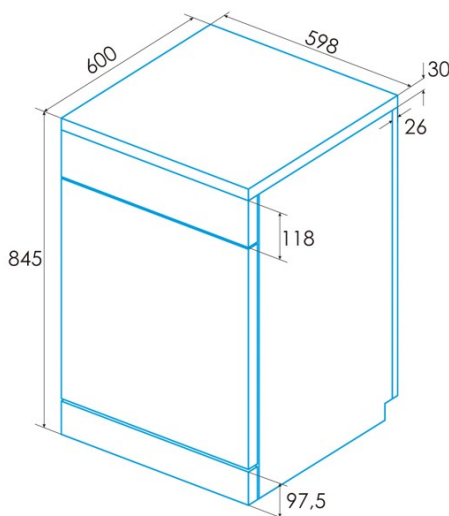

GENERAL INFORMATION

EAN/UPC	8422248096676
Subfamily	Freestanding

Power connection

Nominal voltage (V)	220-240
Nominal frequency (Hz)	50
Nominal input power (W)	2100
Electric shock protection	Class I
Power cord length (m)	1,5
Plug type	Type F

Product sheet according to EU Regulation 2019/2022 - 2019/2017

Default placement settings	14
Energy efficiency class	C
Energy consumption in off mode [W]	0,49
Noise level [dBA]	47
Installation type	Free Standing

Control panel

Control type	Soft Touch Buttons
Display	LED
Salt control indicator	√
Rinse aid control indicator	√
Start delay	1-24h
Remaining time indicator	√
Start/Pause	√

Programmes and functions

Number of programmes	7
Programme 1 - Name	Intensive
Programme 1 - Temperature (°C)	65
Programme 1 - Duration (mins.)	205
Programme 2 - Name	Eco
Programme 2 - Temperature (°C)	50
Programme 2 - Duration (mins.)	198
Programme 3 - Name	Express 90'
Programme 3 - Temperature (°C)	60
Programme 3 - Duration (mins.)	90
Programme 4 - Name	Glass
Programme 4 - Temperature (°C)	50
Programme 4 - Duration (mins.)	120
Programme 5 - Name	Quick 30'
Programme 5 - Temperature (°C)	45
Programme 5 - Duration (mins.)	30
Programme 6 - Name	Soak
Programme 6 - Duration (mins.)	15
Programme 7 - Name	Automatic
Programme 7 - Temperature (°C)	60
Programme 7 - Duration (mins.)	180
Programme 8 - Name	N/A
Programme 9 - Name	N/A
Programme 10 - Name	N/A
Programme 11 - Name	N/A
Programme 12 - Name	N/A

Power and water connection

Nominal voltage (V)	220-240
Nominal frequency (Hz)	50
Nominal input power (W)	2100
Electric shock protection	Class I
Power cord length (m)	1,5
Plug type	Type F
Inlet water hose length (m)	1500
Drainage water hose length (m)	1400

Installation

Width (mm)	598
Min. height (mm)	845
Max. height (mm)	845