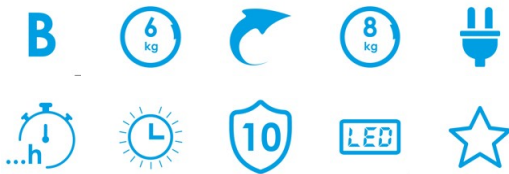

Control type	Knob + Soft Touch Buttons
Display	LED
ON/OFF button	√
Start/Pause	√
Start delay	1-24h
Wash temperature selector	√
Spin speed selector	√
Child lock indicator	√
Remaining time indicator	√

Programmes and functions

Number of programmes	16
Programme 1 - Name	Intensive
Programme 2 - Name	Jeans
Programme 3 - Name	Spin Only
Programme 4 - Name	Quick
Programme 5 - Name	Baby Care
Programme 6 - Name	Rinse and Spin
Programme 7 - Name	Wash and Dry
Programme 8 - Name	Customized
Programme 9 - Name	20°C
Programme 10 - Name	Cotton
Programme 11 - Name	Sport Wear
Programme 12 - Name	ECO 40-60
Programme 13 - Name	Customized
Programme 14 - Name	Customized
Programme 15 - Name	Dry only
Programme 16 - Name	Customized
Pre-wash function	√
Extra rinse function	√

General features

Drum type	Stainless Steel
Hatch door diameter [cm]	31
Filter	Accessible
Foam reduction system	√
Child lock	√

Installation

Width (mm)	590
Min. height (mm)	830
Max. height (mm)	850
Depth (mm)	520
Adjustable height	√