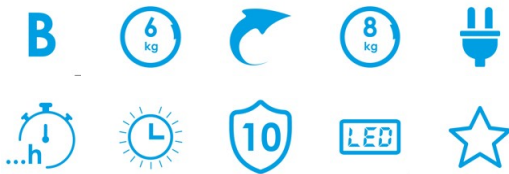

GENERAL INFORMATION

EAN/UPC	8422248344456
Subfamily	Washerdryer

Control

Control type	Knob + Soft Touch Buttons
Display	LED
ON/OFF button	√
Start/Pause	√
Start delay	1-24h
Wash temperature selector	√
Spin speed selector	√
Child lock indicator	√
Remaining time indicator	√

Programmes and functions

Number of programmes	16
Programme 1 - Name	Intensive
Programme 2 - Name	Jeans
Programme 3 - Name	Spin Only
Programme 4 - Name	Quick
Programme 5 - Name	Baby Care
Programme 6 - Name	Rinse and Spin
Programme 7 - Name	Wash and Dry
Programme 8 - Name	Customized
Programme 9 - Name	20°C
Programme 10 - Name	Cotton
Programme 11 - Name	Sport Wear
Programme 12 - Name	ECO 40-60
Programme 13 - Name	Customized
Programme 14 - Name	Customized
Programme 15 - Name	Dry only
Programme 16 - Name	Customized
Pre-wash function	√
Extra rinse function	√

General features

Drum type	Stainless Steel
Hatch door diameter [cm]	31
Filter	Accessible
Foam reduction system	√
Child lock	√

Installation

Width (mm)	590
Min. height (mm)	830
Max. height (mm)	850
Depth (mm)	520
Adjustable height	√

Power and water connection

Nominal voltage (V)	220-240
Nominal frequency (Hz)	50
Nominal input power (W)	1900
Power cord length (m)	1,5
Plug type	Type F