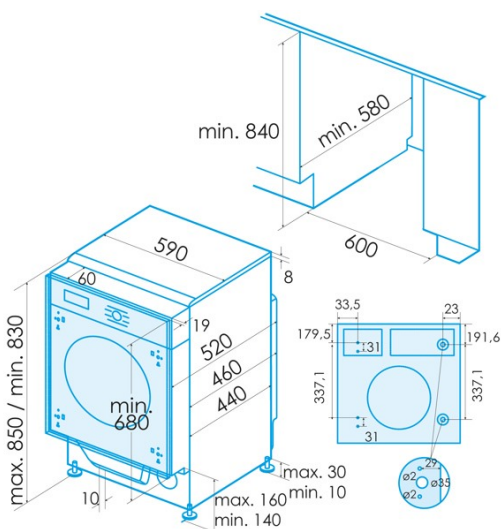

edesa

WASHING-DRYER MACHINES

EWS-8400 I

Cod. **925270558**

EAN **8422248344456**

GENERAL INFORMATION

EAN/UPC	8422248344456
Subfamily	Washerdryer

Control

Control type	Knob + Soft Touch Buttons
Display	LED
ON/OFF button	√
Start/Pause	√
Start delay	1-24h
Wash temperature selector	√
Spin speed selector	√
Child lock indicator	√
Remaining time indicator	√

Programmes and functions

General features

Drum type	Stainless Steel
Hatch door diameter [cm]	31
Filter	Accessible
Foam reduction system	√
Child lock	√

Installation

Width (mm)	590
Min. height (mm)	830
Max. height (mm)	850
Depth (mm)	520
Adjustable height	√

Power and water connection

Nominal voltage (V)	220-240
Nominal frequency (Hz)	50
Nominal input power (W)	1900
Power cord length (m)	1,5
Plug type	Type F