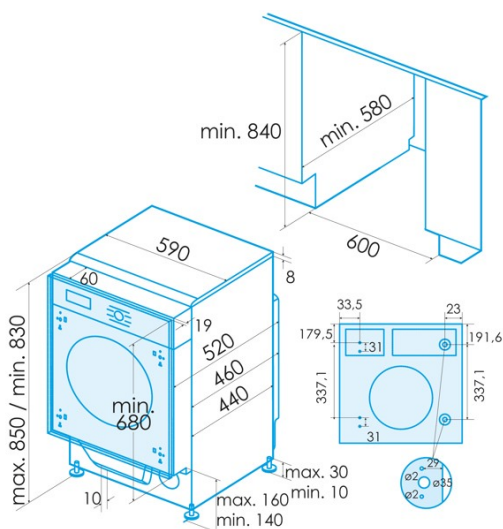

GENERAL INFORMATION

EAN/UPC	8422248344456
Subfamily	Washerdryer

Control

Control type	Knob + Soft Touch Buttons
Display	LED
ON/OFF button	√
Start/Pause	√
Start delay	1-24h
Wash temperature selector	√
Spin speed selector	√
Child lock indicator	√
Remaining time indicator	√

Programmes and functions

Number of programmes	16
Programme 1 - Name	Intensive
Programme 2 - Name	Jeans
Programme 3 - Name	Spin Only
Programme 4 - Name	Quick
Programme 5 - Name	Baby Care
Programme 6 - Name	Rinse and Spin
Programme 7 - Name	Wash and Dry
Programme 8 - Name	Customized
Programme 9 - Name	20°C
Programme 10 - Name	Cotton
Programme 11 - Name	Sport Wear
Programme 12 - Name	ECO 40-60
Programme 13 - Name	Customized
Programme 14 - Name	Customized
Programme 15 - Name	Dry only
Programme 16 - Name	Customized
Pre-wash function	√
Extra rinse function	√

General features

Drum type	Stainless Steel
Hatch door diameter [cm]	31
Filter	Accessible
Foam reduction system	√
Child lock	√

Installation

Width (mm)	590
Min. height (mm)	830
Max. height (mm)	850
Depth (mm)	520
Adjustable height	√

Power and water connection

Nominal voltage (V)	220-240
Nominal frequency (Hz)	50
Nominal input power (W)	1900
Power cord length (m)	1,5
Plug type	Type F