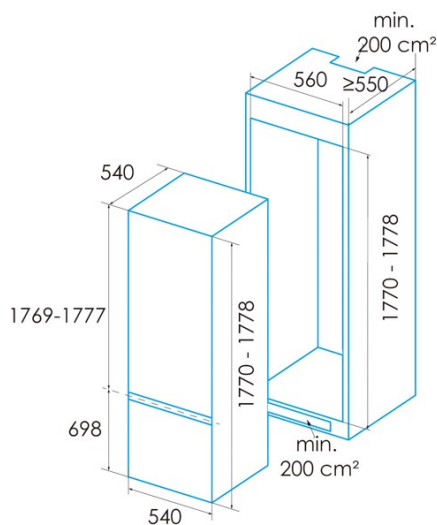

GENERAL INFORMATION

EAN/UPC	8422248350792
Subfamily	Combi

Product sheet according to EU Regulation 2019/2016

Category	7
Energy efficiency class	E
Energy consumption [kWh/year]	216
Refrigerator storage volume [l]	179
Freezer storage volume [l]	70
Star rating	4
Frost-free fridge	-
Frost-free freezer	-
Power cut safety [h]	10
Freezing capacity [kg/24h]	3,2
Climate class	N/ST
Noise emissions [dBA]	39
Installation type	Built-In

Refrigerator equipment

Number of door balconies	3
Number of glass shelves	4
Wine rack	-
Fruit and vegetable drawer	1
Meat and fish chiller	0
Metallic interior decoration	-
Number of egg trays	1
Egg capacity	1-6

Freezer equipment

Number of drawers	3
Number of closed drawers	3
Ice trays	1
Ice cube capacity	1-12

Illumination

Refrigerator light	√
Freezer light	-
LED light	√

Power and water connection

Nominal voltage (V)	220-240
Nominal frequency (Hz)	50
Nominal input power (W)	115
Electric shock protection	Class I
Power cord length (m)	1600
Plug type	Type F

Control

Control type	Mechanical
Display	No
Cooling system	Static
Electronic regulation of refrigerator temperature	√
Electronic regulation of freezer temperature	-
Super cooling function	√
Super freezing function	√
Public holiday celebration	-
Winter-summer function	-

Installation

Width (mm)	540
Height (mm)	1778
Depth (mm)	540
Built-in width (mm)	560
Built-in depth (mm)	550
Reversible doors	√
Wheels	-
Door opening side	Right