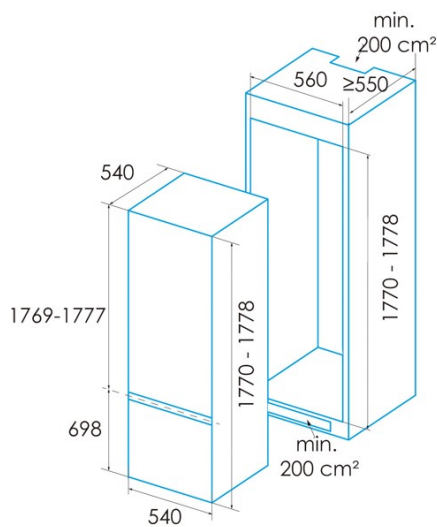

GENERAL INFORMATION

EAN/UPC	8422248350792
Subfamily	Combi

Product sheet according to EU Regulation 2019/2016

Category	7
Energy efficiency class	E
Energy consumption [kWh/year]	216
Refrigerator storage volume [l]	179
Freezer storage volume [l]	70
Star rating	4
Frost-free fridge	-
Frost-free freezer	-
Power cut safety [h]	10
Freezing capacity [kg/24h]	3,2
Climate class	N/ST
Noise emissions [dBA]	39
Installation type	Built-In

Refrigerator equipment

Number of door balconies	3
Number of glass shelves	4
Wine rack	-
Fruit and vegetable drawer	1
Meat and fish chiller	0
Metallic interior decoration	-
Number of egg trays	1
Egg capacity	1-6

Freezer equipment

Number of drawers	3
Number of closed drawers	3
Ice trays	1
Ice cube capacity	1-12

Illumination

Refrigerator light	√
Freezer light	-
LED light	√

Power and water connection

Nominal voltage (V)	220-240
Nominal frequency (Hz)	50
Nominal input power (W)	115
Electric shock protection	Class I
Power cord length (m)	1600
Plug type	Type F

Control

Control type	Mechanical
Display	No
Cooling system	Static
Electronic regulation of refrigerator temperature	√
Electronic regulation of freezer temperature	-
Super cooling function	√
Super freezing function	√
Public holiday celebration	-
Winter-summer function	-

Installation

Width (mm)	540
Height (mm)	1778
Depth (mm)	540
Built-in width (mm)	560
Built-in depth (mm)	550
Reversible doors	√
Wheels	-
Door opening side	Right