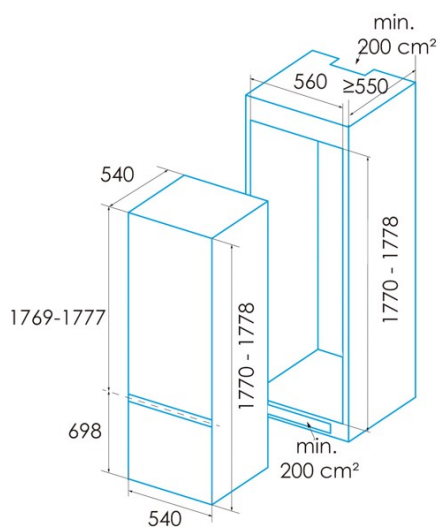

GENERAL INFORMATION

EAN/UPC	8422248350792
Subfamily	Combi

Product sheet according to EU Regulation 2019/2016

Category	7
Energy efficiency class	E
Energy consumption [kWh/year]	216
Refrigerator storage volume [l]	179
Freezer storage volume [l]	70
Star rating	4
Frost-free fridge	-
Frost-free freezer	-
Power cut safety [h]	10
Freezing capacity [kg/24h]	3,2
Climate class	N/ST
Noise emissions [dBA]	39
Installation type	Built-In

Refrigerator equipment

Number of door balconies	3
Number of glass shelves	4
Wine rack	-
Fruit and vegetable drawer	1
Meat and fish chiller	0
Metallic interior decoration	-
Number of egg trays	1
Egg capacity	1-6

Freezer equipment

Number of drawers	3
Number of closed drawers	3
Ice trays	1
Ice cube capacity	1-12

Illumination

Refrigerator light	√
Freezer light	-
LED light	√

Power and water connection

Nominal voltage (V)	220-240
Nominal frequency (Hz)	50
Nominal input power (W)	115
Electric shock protection	Class I
Power cord length (m)	1600
Plug type	Type F

Control

Control type	Mechanical
Display	No
Cooling system	Static
Electronic regulation of refrigerator temperature	√
Electronic regulation of freezer temperature	-
Super cooling function	√
Super freezing function	√
Public holiday celebration	-
Winter-summer function	-

Installation

Width (mm)	540
Height (mm)	1778
Depth (mm)	540
Built-in width (mm)	560
Built-in depth (mm)	550
Reversible doors	√
Wheels	-
Door opening side	Right