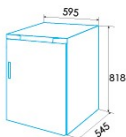

GENERAL INFORMATION

EAN/UPC	8422248350747
Subfamily	Tabletop

Product sheet according to EU Regulation 2019/2016

Energy efficiency class	E
Energy consumption [kWh/year]	118
Refrigerator storage volume [l]	104
Freezer storage volume [l]	17
Star rating	4
Frost-free fridge	√
Power cut safety [h]	9
Freezing capacity [kg/24h]	4
Climate class	SN/N/ST
Noise emissions [dBA]	35
Installation type	Built-In

Refrigerator equipment

Number of door balconies	2
Number of glass shelves	1
Fruit and vegetable drawer	1
Metallic interior decoration	-
Number of egg trays	1
Egg capacity	1-6

Freezer equipment

Ice cube capacity	1-8

Illumination

Freezer light	-
LED light	√

Power and water connection

Nominal voltage (V)	220-240
Nominal frequency (Hz)	50
Nominal input power (W)	90
Power cord length (m)	1,5
Plug type	Type F

Control

Control type	Electronic
Display	LED
Cooling system	Static
Electronic regulation of refrigerator temperature	√
Electronic regulation of freezer temperature	√
Super cooling function	-
Super freezing function	√
Public holiday celebration	-
Winter-summer function	-

Installation

Width (mm)	595
Height (mm)	818
Depth (mm)	545
Built-in width (mm)	600
Built-in depth (mm)	550
Reversible doors	√
Door opening side	Right