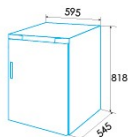

GENERAL INFORMATION

EAN/UPC	8422248350747
Subfamily	Tabletop

Product sheet according to EU Regulation 2019/2016

Energy efficiency class	E
Energy consumption [kWh/year]	118
Refrigerator storage volume [l]	104
Freezer storage volume [l]	17
Star rating	4
Frost-free fridge	√
Power cut safety [h]	9
Freezing capacity [kg/24h]	4
Climate class	SN/N/ST
Noise emissions [dBA]	35
Installation type	Built-In

Refrigerator equipment

Number of door balconies	2
Number of glass shelves	1
Fruit and vegetable drawer	1
Metallic interior decoration	-
Number of egg trays	1
Egg capacity	1-6

Freezer equipment

Ice cube capacity	1-8

Illumination

Freezer light	-
LED light	√

Power and water connection

Nominal voltage (V)	220-240
Nominal frequency (Hz)	50
Nominal input power (W)	90
Power cord length (m)	1,5
Plug type	Type F

Control

Control type	Electronic
Display	LED
Cooling system	Static
Electronic regulation of refrigerator temperature	√
Electronic regulation of freezer temperature	√
Super cooling function	-
Super freezing function	√
Public holiday celebration	-
Winter-summer function	-

Installation

Width (mm)	595
Height (mm)	818
Depth (mm)	545
Built-in width (mm)	600
Built-in depth (mm)	550
Reversible doors	√
Door opening side	Right