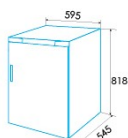

GENERAL INFORMATION

EAN/UPC	8422248350723
Subfamily	Tabletop

Product sheet according to EU Regulation 2019/2016

Energy efficiency class	E
Energy consumption [kWh/year]	93
Refrigerator storage volume [l]	138
Star rating	4
Climate class	SN/N/ST
Noise emissions [dBA]	37
Installation type	Built-In

Refrigerator equipment

Number of door balconies	3
Number of glass shelves	3
Wine rack	-
Fruit and vegetable drawer	1
Meat and fish chiller	0
Metallic interior decoration	-
Number of egg trays	2
Egg capacity	1-6

Illumination

Refrigerator light	√
Freezer light	-

Power and water connection

Nominal voltage (V)	220-240che
Nominal frequency (Hz)	50
Nominal input power (W)	60
Power cord length (m)	1,5
Plug type	Type F

Control

Control type	Electronic
Display	LED
Super cooling function	√
Super freezing function	-
Public holiday celebration	-
Winter-summer function	-

Installation

Width (mm)	595
Height (mm)	818
Depth (mm)	545
Handle type	160
Reversible doors	√
Wheels	-
Door opening side	Right