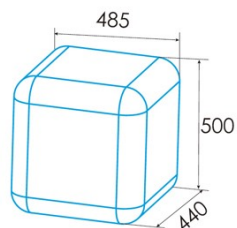

GENERAL INFORMATION

EAN/UPC	8422248350716
Subfamily	Tabletop

Product sheet according to EU Regulation 2019/2016

Energy efficiency class	E
Energy consumption [kWh/year]	80
Refrigerator storage volume [l]	47
Climate class	N/ST/T
Noise emissions [dBA]	41
Installation type	Free Standing

Refrigerator equipment

Number of door balconies	2
Number of glass shelves	1
Metallic interior decoration	-
Number of egg trays	1
Egg capacity	1-6

Illumination

Refrigerator light	-

Power and water connection

Nominal voltage (V)	220-240
Nominal frequency (Hz)	50
Nominal input power (W)	70
Power cord length (m)	1.7
Plug type	Type F

Control

Control type	Mechanical
Display	No
Cooling system	Static

Installation

Width (mm)	485
Height (mm)	500
Depth (mm)	440
Handle type	Integrada
Door opening side	Right