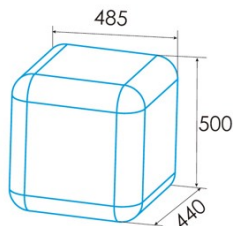

edesa

WORKTOP REFRIGERATOR

EFS-0411 WH

Cod. 924271338

EAN 8422248350716

E

GENERAL INFORMATION

EAN/UPC	8422248350716
Subfamily	Tabletop

Installation

Width (mm)	485
Height (mm)	500
Depth (mm)	440
Handle type	Integrada
Door opening side	Right