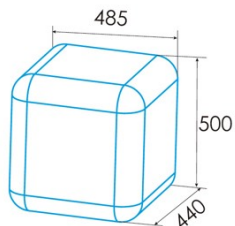

edesa

WORKTOP REFRIGERATOR

EFS-0411 WH

Cod. 924271338

EAN 8422248350716

E

GENERAL INFORMATION

EAN/UPC	8422248350716
Subfamily	Tabletop

Installation

Width (mm)	485
Height (mm)	500
Depth (mm)	440
Handle type	Integrada
Door opening side	Right