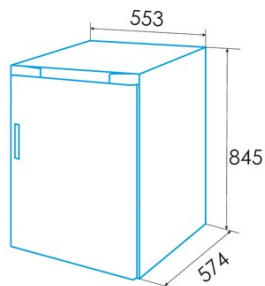

GENERAL INFORMATION

EAN/UPC	8422248350686
Subfamily	Tabletop

Product sheet according to EU Regulation 2019/2016

Energy efficiency class	E
Energy consumption [kWh/year]	142
Refrigerator storage volume [l]	97
Freezer storage volume [l]	16
Star rating	4
Freezing capacity [kg/24h]	2
Climate class	N/ST
Noise emissions [dBA]	39
Installation type	Free Standing

Refrigerator equipment

Number of door balconies	3
Number of glass shelves	2
Fruit and vegetable drawer	1
Number of egg trays	1
Egg capacity	1-6

Freezer equipment

Number of drawers	1
Number of closed drawers	1

Illumination

Refrigerator light	√
Freezer light	-
LED light	√

Power and water connection

Nominal voltage (V)	220-240
Nominal frequency (Hz)	50
Nominal input power (W)	90
Power cord length (m)	1,6
Plug type	Type F

Control

Control type	Mechanical
Display	No
Cooling system	Static

Installation

Width (mm)	553
Height (mm)	845
Depth (mm)	574
Handle type	integrada
Reversible doors	√
Door opening side	Right