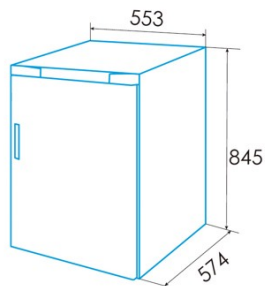

edesa

WORKTOP REFRIGERATOR

EFS-0814 WH

Cod. 924271336

EAN 8422248350686

E

GENERAL INFORMATION

EAN/UPC	8422248350686
Subfamily	Tabletop

Control

Control type	Mechanical
Display	No
Cooling system	Static

Installation

Width (mm)	553
Height (mm)	845
Depth (mm)	574
Handle type	integrada
Reversible doors	√
Door opening side	Right