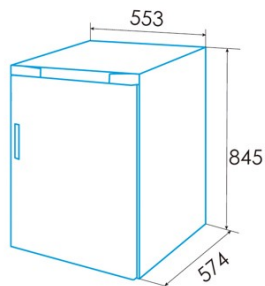

GENERAL INFORMATION

EAN/UPC	8422248350679
Subfamily	Tabletop

Product sheet according to EU Regulation 2019/2016

Energy efficiency class	E
Energy consumption [kWh/year]	164
Freezer storage volume [l]	88
Star rating	4
Freezing capacity [kg/24h]	4
Climate class	N/ST
Noise emissions [dBA]	39
Installation type	Free Standing

Freezer equipment

Number of drawers	3
Number of closed drawers	3

Power and water connection

Nominal voltage (V)	220-240
Nominal frequency (Hz)	50

Control

Control type	Mechanical
Display	No
Cooling system	Static

Installation

Width (mm)	553
Height (mm)	845
Depth (mm)	574
Handle type	Integrada
Reversible doors	√
Door opening side	Right