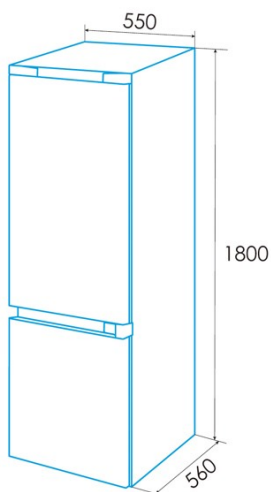

GENERAL INFORMATION

EAN/UPC	8422248350617
Subfamily	Combi

Product sheet according to EU Regulation 2019/2016

Category	7
Energy efficiency class	E
Energy consumption [kWh/year]	210
Refrigerator storage volume [l]	191
Freezer storage volume [l]	71
Star rating	4
Frost-free fridge	-
Frost-free freezer	-
Power cut safety [h]	12
Freezing capacity [kg/24h]	3,2
Climate class	N/ST
Noise emissions [dBA]	40
Installation type	Free Standing

Refrigerator equipment

Number of door balconies	3
Number of glass shelves	4
Wine rack	-
Fruit and vegetable drawer	1
Meat and fish chiller	0
Metallic interior decoration	-
Number of egg trays	1
Egg capacity	1-6

Freezer equipment

Number of drawers	3
Number of closed drawers	3
Ice trays	1
Ice cube capacity	1-12

Illumination

Refrigerator light	√
Freezer light	√
LED light	√

Power and water connection

Nominal voltage (V)	230-240
Nominal frequency (Hz)	50
Nominal input power (W)	115
Electric shock protection	Class I
Power cord length (m)	1600
Plug type	Type F

Control

Control type	Electronic
Display	No
Cooling system	Static
Electronic regulation of freezer temperature	√
Super cooling function	-
Super freezing function	-
Public holiday celebration	-
Winter-summer function	-

Installation

Width (mm)	1800
Height (mm)	550
Depth (mm)	560
Built-in width (mm)	1850
Built-in depth (mm)	610
Reversible doors	√
Wheels	-
Door opening side	Right