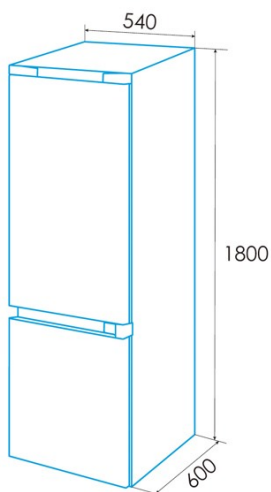

edesa

COMBI FRIDGE FREEZER

EFC-1822 NF WH

Cod. 924271328

EAN 8422248350600

E

GENERAL INFORMATION

EAN/UPC	8422248350600
Subfamily	Combi

Product sheet according to EU Regulation 2019/2016

Category	7
Energy efficiency class	E
Energy consumption [kWh/year]	220
Refrigerator storage volume [l]	182
Freezer storage volume [l]	71
Star rating	4
Frost-free fridge	√
Frost-free freezer	√
Power cut safety [h]	9,5
Freezing capacity [kg/24h]	3,2
Climate class	N/ST
Noise emissions [dBA]	40
Installation type	Free Standing

Freezer equipment

Number of drawers	3
Number of closed drawers	2
Ice trays	1
Ice cube capacity	1-12

Illumination

Freezer light	-
LED light	√

Power and water connection

Nominal voltage (V)	230-240
Nominal frequency (Hz)	50
Nominal input power (W)	110
Electric shock protection	Class I
Power cord length (m)	1600
Plug type	Type F

Installation

Width (mm)	540
Height (mm)	1800
Depth (mm)	600
Built-in width (mm)	590
Built-in depth (mm)	650
Handle type	Recessed handle
Reversible doors	√
Wheels	-
Door opening side	Right