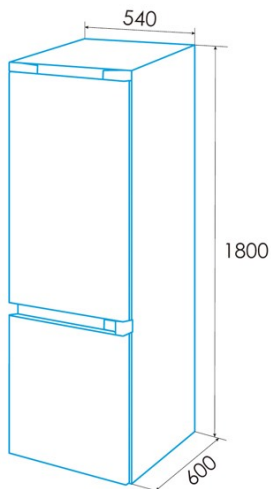

GENERAL INFORMATION

EAN/UPC	8422248350600
Subfamily	Combi

Product sheet according to EU Regulation 2019/2016

Category	7
Energy efficiency class	E
Energy consumption [kWh/year]	220
Refrigerator storage volume [l]	182
Freezer storage volume [l]	71
Star rating	4
Frost-free fridge	√
Frost-free freezer	√
Power cut safety [h]	9,5
Freezing capacity [kg/24h]	3,2
Climate class	N/ST
Noise emissions [dBA]	40
Installation type	Free Standing

Refrigerator equipment

Number of door balconies	3
Number of glass shelves	4
Wine rack	-
Fruit and vegetable drawer	1
Meat and fish chiller	0
Metallic interior decoration	-
Number of egg trays	1
Egg capacity	1-6

Freezer equipment

Number of drawers	3
Number of closed drawers	2
Ice trays	1
Ice cube capacity	1-12

Illumination

Freezer light	-
LED light	√

Power and water connection

Nominal voltage (V)	230-240
Nominal frequency (Hz)	50
Nominal input power (W)	110
Electric shock protection	Class I
Power cord length (m)	1600
Plug type	Type F

Control

Control type	Electronic
Display	No
Cooling system	Total No Frost
Electronic regulation of refrigerator temperature	√
Electronic regulation of freezer temperature	√
Super cooling function	-
Super freezing function	-
Public holiday celebration	-
Winter-summer function	-

Installation

Width (mm)	540
Height (mm)	1800
Depth (mm)	600
Built-in width (mm)	590
Built-in depth (mm)	650
Handle type	Recessed handle
Reversible doors	√
Wheels	-
Door opening side	Right