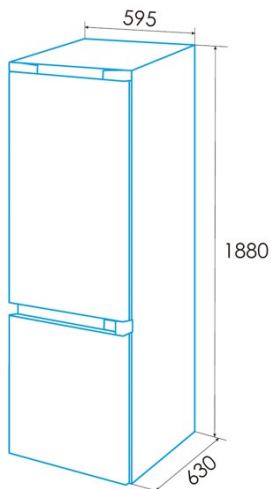

GENERAL INFORMATION

EAN/UPC	8422248350587
Subfamily	Combi

Product sheet according to EU Regulation 2019/2016

Category	7
Energy efficiency class	E
Energy consumption [kWh/year]	235
Refrigerator storage volume [l]	224
Freezer storage volume [l]	86
Star rating	4
Frost-free fridge	√
Frost-free freezer	√
Power cut safety [h]	8
Freezing capacity [kg/24h]	3,9
Climate class	SN/N/ST
Noise emissions [dB(A)]	42
Installation type	Free Standing

Refrigerator equipment

Number of door balconies	5
Number of glass shelves	4
Wine rack	-
Fruit and vegetable drawer	1
Meat and fish chiller	0
Metallic interior decoration	-
Number of egg trays	1
Egg capacity	1-6

Freezer equipment

Number of drawers	3
Number of closed drawers	3
Ice trays	1
Ice cube capacity	1-12

Illumination

Refrigerator light	√
Freezer light	-
LED light	√

Power and water connection

Nominal voltage (V)	220-240
Nominal frequency (Hz)	50
Nominal input power (W)	190
Electric shock protection	Class I
Power cord length (m)	1700
Plug type	Type F

Control

Control type	Electronic
Display	LED
Cooling system	Total No Frost
Electronic regulation of refrigerator temperature	√
Electronic regulation of freezer temperature	-
Super cooling function	√
Super freezing function	-
Public holiday celebration	-
Winter-summer function	-

Installation

Width (mm)	595
Height (mm)	1880
Depth (mm)	630
Built-in width (mm)	795
Built-in depth (mm)	730
Handle type	Recessed handle
Reversible doors	√
Wheels	√
Door opening side	Right