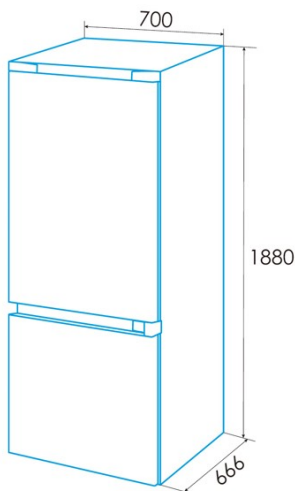

GENERAL INFORMATION

EAN/UPC	8422248350570
Subfamily	Combi

Product sheet according to EU Regulation 2019/2016

Category	6
Energy efficiency class	E
Energy consumption [kWh/year]	268
Refrigerator storage volume [l]	316
Freezer storage volume [l]	119
Star rating	4
Frost-free fridge	√
Frost-free freezer	√
Power cut safety [h]	12
Freezing capacity [kg/24h]	9
Climate class	N/ST
Noise emissions [dBA]	41
Installation type	Free Standing

Refrigerator equipment

Number of door balconies	4
Number of glass shelves	3
Wine rack	-
Fruit and vegetable drawer	2
Meat and fish chiller	1
Metallic interior decoration	√
Number of egg trays	1
Egg capacity	1-6

Freezer equipment

Number of drawers	3
Number of closed drawers	2
Ice trays	1
Ice cube capacity	1-12

Illumination

Refrigerator light	√
Freezer light	-
LED light	√

Power and water connection

Nominal voltage (V)	220-240
Nominal frequency (Hz)	50
Nominal input power (W)	130
Electric shock protection	Class I
Power cord length (m)	1700
Plug type	Type F

Control

Control type	Electronic
Display	LCD
Cooling system	Dual No Frost
Electronic regulation of refrigerator temperature	√
Electronic regulation of freezer temperature	√
Super cooling function	√
Super freezing function	√
Public holiday celebration	√
Winter-summer function	-

Installation

Width (mm)	595
Height (mm)	1880
Depth (mm)	630
Handle type	External metal look
Reversible doors	√
Wheels	√
Door opening side	Right