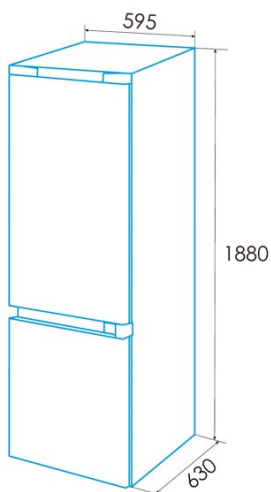

GENERAL INFORMATION

EAN/UPC	8422248350594
Subfamily	Combi

Product sheet according to EU Regulation 2019/2016

Category	6
Energy efficiency class	E
Energy consumption [kWh/year]	268
Refrigerator storage volume [l]	316
Freezer storage volume [l]	119
Star rating	4
Frost-free fridge	√
Frost-free freezer	√
Power cut safety [h]	12
Freezing capacity [kg/24h]	9
Climate class	N/ST
Noise emissions [dBA]	41
Installation type	Free Standing

Refrigerator equipment

Number of door balconies	4
Number of glass shelves	3
Wine rack	-
Fruit and vegetable drawer	2
Meat and fish chiller	1
Metallic interior decoration	√
Number of egg trays	1
Egg capacity	1-6

Freezer equipment

Number of drawers	3
Number of closed drawers	2
Ice trays	1
Ice cube capacity	1-12

Illumination

Refrigerator light	√
Freezer light	-
LED light	√

Power and water connection

Nominal voltage (V)	220-240
Nominal frequency (Hz)	50
Nominal input power (W)	130
Electric shock protection	Class I
Power cord length (m)	1700
Plug type	Type F

Control

Control type	Electronic
Display	LCD
Cooling system	Dual No Frost
Electronic regulation of refrigerator temperature	√
Electronic regulation of freezer temperature	√
Super cooling function	√
Super freezing function	√
Public holiday celebration	√
Winter-summer function	-

Installation

Width (mm)	595
Height (mm)	1880
Depth (mm)	630
Handle type	External metal look
Reversible doors	√
Wheels	√
Door opening side	Right