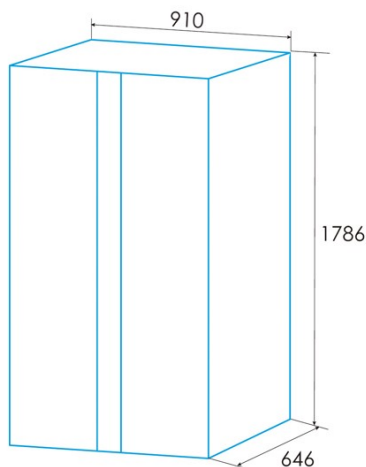

edesa

SIDE-BY-SIDE FRIDGE **FREEZER**

ESS-1832 NF EX

Cod. **924271323**

EAN **8422248350532**

E

FULL NF

GENERAL INFORMATION

EAN/UPC	8422248350532
Subfamily	Side by Side

Product sheet according to EU Regulation 2019/2016

Category	7
Energy efficiency class	E
Energy consumption [kWh/year]	309
Refrigerator storage volume [l]	334
Freezer storage volume [l]	185
Star rating	4
Frost-free fridge	√
Frost-free freezer	√
Power cut safety [h]	6
Freezing capacity [kg/24h]	11
Climate class	SN/N/ST
Noise emissions [dBA]	42
Installation type	Free Standing

Installation

Width (mm)	910
Height (mm)	1786
Depth (mm)	646
Handle type	Recessed handle
Reversible doors	-
Wheels	√
Door opening side	Right and Left