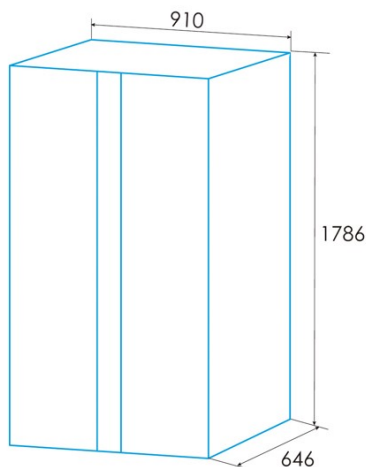

GENERAL INFORMATION

EAN/UPC	8422248350532
Subfamily	Side by Side

Product sheet according to EU Regulation 2019/2016

Category	7
Energy efficiency class	E
Energy consumption [kWh/year]	309
Refrigerator storage volume [l]	334
Freezer storage volume [l]	185
Star rating	4
Frost-free fridge	√
Frost-free freezer	√
Power cut safety [h]	6
Freezing capacity [kg/24h]	11
Climate class	SN/N/ST
Noise emissions [dBA]	42
Installation type	Free Standing

Refrigerator equipment

Number of door balconies	3
Number of glass shelves	4
Wine rack	√
Fruit and vegetable drawer	2
Meat and fish chiller	0
Metallic interior decoration	-
Number of egg trays	2
Egg capacity	1-6

Freezer equipment

Number of drawers	2
Number of closed drawers	2
Ice trays	1
Ice cube capacity	1-20

Illumination

Refrigerator light	√
Freezer light	√
LED light	√

Power and water connection

Nominal voltage (V)	220-240
Nominal frequency (Hz)	50
Nominal input power (W)	185
Electric shock protection	Class I
Power cord length (m)	2
Plug type	Type F

Control

Control type	Electronic
Display	LCD
Cooling system	Total No Frost
Electronic regulation of refrigerator temperature	√
Electronic regulation of freezer temperature	√
Super cooling function	-
Super freezing function	√
Public holiday celebration	√
Winter-summer function	-

Installation

Width (mm)	910
Height (mm)	1786
Depth (mm)	646
Handle type	Recessed handle
Reversible doors	-
Wheels	√
Door opening side	Right and Left