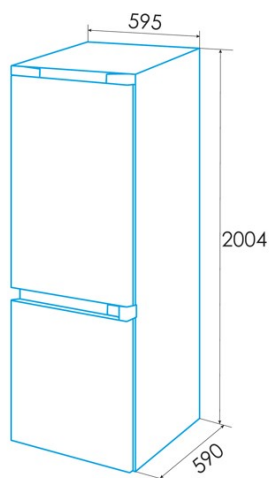

edesa

COMBI FRIDGE FREEZER

EFC-2035 NF EX

Cod. 924271321

EAN 8422248343107

D

GENERAL INFORMATION

EAN/UPC	8422248343107
Subfamily	Combi

Product sheet according to EU Regulation 2019/2016

Category	7
Energy efficiency class	D
Energy consumption [kWh/year]	197
Refrigerator storage volume [l]	238
Freezer storage volume [l]	98
Star rating	4
Frost-free fridge	√
Frost-free freezer	√
Freezing capacity [kg/24h]	6
Climate class	SN/N/ST/T
Noise emissions [dBA]	36
Installation type	Free Standing

Installation

Width (mm)	595
Height (mm)	2004
Depth (mm)	590
Handle type	Exterior metalizada
Reversible doors	√
Wheels	√
Door opening side	Right