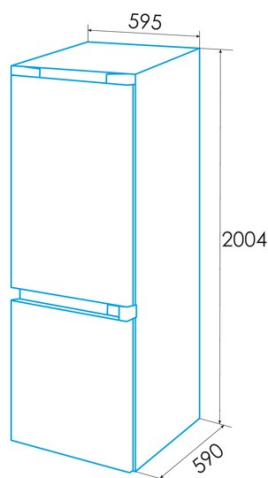

GENERAL INFORMATION

EAN/UPC	8422248343107
Subfamily	Combi

Product sheet according to EU Regulation 2019/2016

Category	7
Energy efficiency class	D
Energy consumption [kWh/year]	197
Refrigerator storage volume [l]	238
Freezer storage volume [l]	98
Star rating	4
Frost-free fridge	√
Frost-free freezer	√
Freezing capacity [kg/24h]	6
Climate class	SN/N/ST/T
Noise emissions [dBA]	36
Installation type	Free Standing

Refrigerator equipment

Number of door balconies	4
Number of glass shelves	4
Wine rack	-
Fruit and vegetable drawer	1
Meat and fish chiller	1
Number of egg trays	1
Egg capacity	1-6

Freezer equipment

Number of drawers	3
Number of closed drawers	3

Illumination

Refrigerator light	√
Freezer light	-
LED light	√

Power and water connection

Nominal voltage (V)	220-240
Nominal frequency (Hz)	50
Nominal input power (W)	150
Power cord length (m)	1,8
Plug type	Type F

Control

Control type	Electronic
Display	LED
Cooling system	Total No Frost
Electronic regulation of refrigerator temperature	√
Electronic regulation of freezer temperature	√
Super cooling function	√
Super freezing function	-

Installation

Width (mm)	595
Height (mm)	2004
Depth (mm)	590
Handle type	Exterior metalizada
Reversible doors	√
Wheels	√
Door opening side	Right