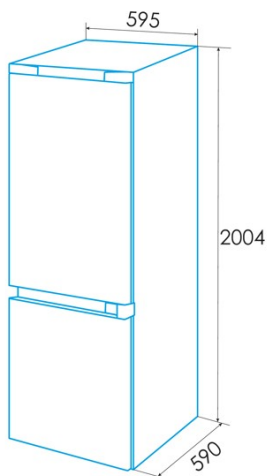

edesa

COMBI FRIDGE FREEZER

EFC-2035 NF EX

Cod. 924271321

EAN 8422248343107

D

GENERAL INFORMATION

EAN/UPC	8422248343107
Subfamily	Combi

Product sheet according to EU Regulation 2019/2016

Category	7
Energy efficiency class	D
Energy consumption [kWh/year]	197
Refrigerator storage volume [l]	238
Freezer storage volume [l]	98
Star rating	4
Frost-free fridge	√
Frost-free freezer	√
Freezing capacity [kg/24h]	6
Climate class	SN/N/ST/T
Noise emissions [dBA]	36
Installation type	Free Standing

Installation

Width (mm)	595
Height (mm)	2004
Depth (mm)	590
Handle type	Exterior metalizada
Reversible doors	√
Wheels	√
Door opening side	Right