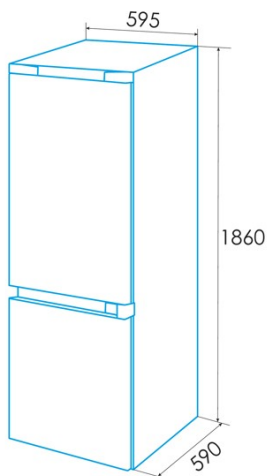

GENERAL INFORMATION

EAN/UPC	8422248343084
Subfamily	Combi

Product sheet according to EU Regulation 2019/2016

Category	7
Energy efficiency class	E
Energy consumption [kWh/year]	243
Refrigerator storage volume [l]	207
Freezer storage volume [l]	97
Star rating	4
Frost-free fridge	√
Frost-free freezer	√
Freezing capacity [kg/24h]	6
Climate class	SN/N/ST/T
Noise emissions [dBA]	39
Installation type	Free Standing

Refrigerator equipment

Number of door balconies	3
Number of glass shelves	2
Wine rack	√
Fruit and vegetable drawer	1
Meat and fish chiller	1
Metallic interior decoration	-
Number of egg trays	2
Egg capacity	1-6

Freezer equipment

Number of drawers	3
Number of closed drawers	3

Illumination

Refrigerator light	√
Freezer light	-
LED light	√

Power and water connection

Nominal voltage (V)	220-240
Nominal frequency (Hz)	50
Nominal input power (W)	150
Power cord length (m)	1,8
Plug type	Type F

Control

Control type	Electronic
Cooling system	Total No Frost
Electronic regulation of refrigerator temperature	√
Electronic regulation of freezer temperature	√
Super cooling function	√
Super freezing function	-

Installation

Width (mm)	595
Height (mm)	1860
Depth (mm)	590
Handle type	Integrada
Reversible doors	√
Wheels	√
Door opening side	Right