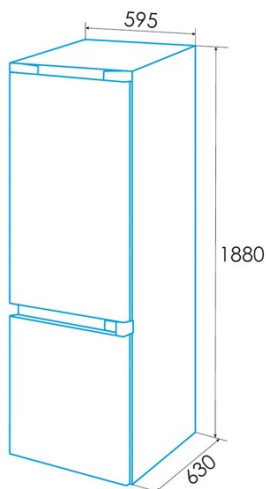

GENERAL INFORMATION

EAN/UPC	8422248097055
Subfamily	Combi

Product sheet according to EU Regulation 2019/2016

Category	7
Energy efficiency class	E
Energy consumption [kWh/year]	235
Refrigerator storage volume [l]	224,4
Freezer storage volume [l]	85,6
Star rating	4
Frost-free fridge	√
Frost-free freezer	√
Power cut safety [h]	8
Freezing capacity [kg/24h]	3,89
Climate class	N/ST
Noise emissions [dBA]	41
Installation type	Free Standing

Refrigerator equipment

Number of door balconies	5
Number of glass shelves	3
Wine rack	-
Fruit and vegetable drawer	2
Metallic interior decoration	-
Number of egg trays	1
Egg capacity	1-6

Freezer equipment

Number of drawers	3
Number of closed drawers	3
Ice trays	1
Ice cube capacity	1-8

Illumination

Refrigerator light	√
Freezer light	-
LED light	√

Power and water connection

Nominal voltage (V)	220-240
Nominal frequency (Hz)	50
Nominal input power (W)	170
Electric shock protection	Class I
Power cord length (m)	1,7
Plug type	Type F

Control

Control type	Electronic
Display	LED
Cooling system	Total No Frost
Electronic regulation of refrigerator temperature	√
Electronic regulation of freezer temperature	-
Super cooling function	√
Super freezing function	-
Public holiday celebration	-
Winter-summer function	√

Installation

Width (mm)	595
Height (mm)	1880
Depth (mm)	630
Handle type	Withdrawn
Reversible doors	√
Wheels	√
Door opening side	Right