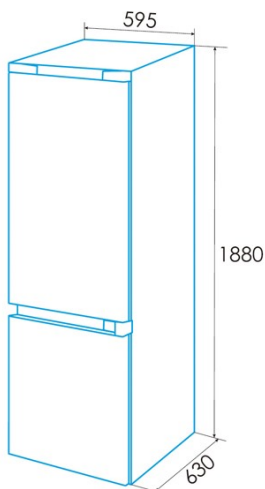

GENERAL INFORMATION

EAN/UPC	8422248097048
Subfamily	Combi

Product sheet according to EU Regulation 2019/2016

Category	7
Energy efficiency class	E
Energy consumption [kWh/year]	235
Refrigerator storage volume [l]	224,4
Freezer storage volume [l]	85,6
Star rating	4
Frost-free fridge	√
Frost-free freezer	√
Power cut safety [h]	8
Freezing capacity [kg/24h]	3,89
Climate class	N/ST
Noise emissions [dBA]	41
Installation type	Free Standing

Refrigerator equipment

Number of door balconies	5
Number of glass shelves	3
Wine rack	√
Fruit and vegetable drawer	2
Metallic interior decoration	-
Number of egg trays	1
Egg capacity	1-6

Freezer equipment

Number of drawers	3
Number of closed drawers	3
Ice trays	1
Ice cube capacity	1-8

Illumination

Refrigerator light	√
Freezer light	-
LED light	√

Power and water connection

Nominal voltage (V)	220-240
Nominal frequency (Hz)	50
Nominal input power (W)	170
Electric shock protection	Class I
Power cord length (m)	1,7
Plug type	Type F

Control

Control type	Electronic
Display	LED
Cooling system	Total No Frost
Electronic regulation of refrigerator temperature	√
Electronic regulation of freezer temperature	-
Super cooling function	√
Super freezing function	-
Public holiday celebration	-
Winter-summer function	√

Installation

Width (mm)	595
Height (mm)	1880
Depth (mm)	630
Handle type	External
Reversible doors	√
Wheels	√
Door opening side	Right