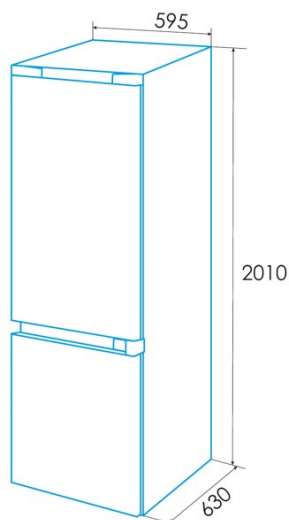

GENERAL INFORMATION

EAN/UPC	8422248097031
Subfamily	Combi

Product sheet according to EU Regulation 2019/2016

Category	7
Energy efficiency class	E
Energy consumption [kWh/year]	231
Refrigerator storage volume [l]	247
Freezer storage volume [l]	83
Star rating	4
Frost-free fridge	√
Frost-free freezer	√
Power cut safety [h]	9
Freezing capacity [kg/24h]	3,89
Climate class	N/ST
Noise emissions [dBA]	41
Installation type	Free Standing

Refrigerator equipment

Number of door balconies	5
Number of glass shelves	4
Wine rack	√
Fruit and vegetable drawer	1
Meat and fish chiller	1
Metallic interior decoration	-
Number of egg trays	1
Egg capacity	1-6

Freezer equipment

Number of drawers	3
Number of closed drawers	3
Ice trays	1
Ice cube capacity	1-8

Illumination

Refrigerator light	√
Freezer light	-
LED light	√

Power and water connection

Nominal voltage (V)	220-240
Nominal frequency (Hz)	50
Nominal input power (W)	190
Electric shock protection	Class I
Power cord length (m)	1,7
Plug type	Type F

Control

Control type	Electronic
Display	LED
Cooling system	Total No Frost
Electronic regulation of refrigerator temperature	√
Electronic regulation of freezer temperature	-
Super cooling function	√
Super freezing function	-
Public holiday celebration	-
Winter-summer function	√

Installation

Width (mm)	595
Height (mm)	2010
Depth (mm)	630
Handle type	Withdrawn
Reversible doors	√
Wheels	√
Door opening side	Right