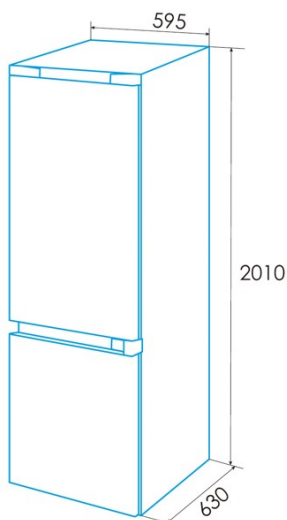

edesa

COMBI FRIDGE FREEZER

EFC-2032 NF WH

Cod. 924271265

EAN 8422248097031

E

GENERAL INFORMATION

EAN/UPC	8422248097031
Subfamily	Combi

Product sheet according to EU Regulation 2019/2016

Category	7
Energy efficiency class	E
Energy consumption [kWh/year]	231
Refrigerator storage volume [l]	247
Freezer storage volume [l]	83
Star rating	4
Frost-free fridge	√
Frost-free freezer	√
Power cut safety [h]	9
Freezing capacity [kg/24h]	3,89
Climate class	N/ST
Noise emissions [dBA]	41
Installation type	Free Standing

Installation

Width (mm)	595
Height (mm)	2010
Depth (mm)	630
Handle type	Withdrawn
Reversible doors	√
Wheels	√
Door opening side	Right