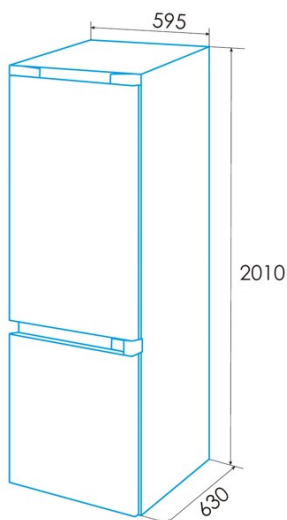

GENERAL INFORMATION

EAN/UPC	8422248097024
Subfamily	Combi

Product sheet according to EU Regulation 2019/2016

Category	7
Energy efficiency class	E
Energy consumption [kWh/year]	231
Refrigerator storage volume [l]	247
Freezer storage volume [l]	83
Star rating	4
Frost-free fridge	√
Frost-free freezer	√
Power cut safety [h]	9
Freezing capacity [kg/24h]	3,89
Climate class	N/ST
Noise emissions [dBA]	41
Installation type	Free Standing

Refrigerator equipment

Number of door balconies	5
Number of glass shelves	4
Wine rack	√
Fruit and vegetable drawer	1
Meat and fish chiller	1
Metallic interior decoration	-
Number of egg trays	1
Egg capacity	1-6

Freezer equipment

Number of drawers	3
Number of closed drawers	3
Ice trays	1
Ice cube capacity	1-8

Illumination

Refrigerator light	√
Freezer light	-
LED light	√

Power and water connection

Nominal voltage (V)	220-240
Nominal frequency (Hz)	50
Nominal input power (W)	190
Electric shock protection	Class I
Power cord length (m)	1,7
Plug type	Type F

Control

Control type	Electronic
Display	LED
Cooling system	Total No Frost
Electronic regulation of refrigerator temperature	√
Electronic regulation of freezer temperature	-
Super cooling function	√
Super freezing function	-
Public holiday celebration	-
Winter-summer function	√

Installation

Width (mm)	595
Height (mm)	2010
Depth (mm)	630
Handle type	External
Reversible doors	√
Wheels	√
Door opening side	Right