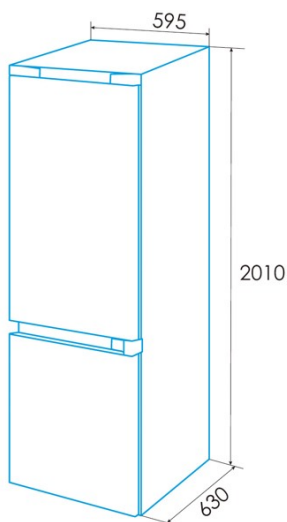

GENERAL INFORMATION

EAN/UPC	8422248097024
Subfamily	Combi

Product sheet according to EU Regulation 2019/2016

Category	7
Energy efficiency class	E
Energy consumption [kWh/year]	231
Refrigerator storage volume [l]	247
Freezer storage volume [l]	83
Star rating	4
Frost-free fridge	√
Frost-free freezer	√
Power cut safety [h]	9
Freezing capacity [kg/24h]	3,89
Climate class	N/ST
Noise emissions [dBA]	41
Installation type	Free Standing

Refrigerator equipment

Number of door balconies	5
Number of glass shelves	4
Wine rack	√
Fruit and vegetable drawer	1
Meat and fish chiller	1
Metallic interior decoration	-
Number of egg trays	1
Egg capacity	1-6

Freezer equipment

Number of drawers	3
Number of closed drawers	3
Ice trays	1
Ice cube capacity	1-8

Illumination

Refrigerator light	√
Freezer light	-
LED light	√

Power and water connection

Nominal voltage (V)	220-240
Nominal frequency (Hz)	50
Nominal input power (W)	190
Electric shock protection	Class I
Power cord length (m)	1,7
Plug type	Type F

Control

Control type	Electronic
Display	LED
Cooling system	Total No Frost
Electronic regulation of refrigerator temperature	√
Electronic regulation of freezer temperature	-
Super cooling function	√
Super freezing function	-
Public holiday celebration	-
Winter-summer function	√

Installation

Width (mm)	595
Height (mm)	2010
Depth (mm)	630
Handle type	External
Reversible doors	√
Wheels	√
Door opening side	Right