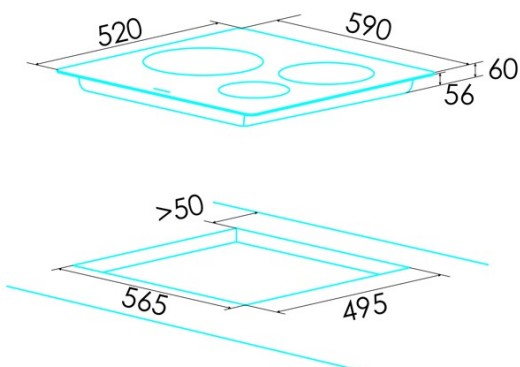

EIMS-6330 B WH/B 220-240V 50-60Hz

Cod. 922272091

EAN 8422248373210

GENERAL INFORMATION

EAN/UPC	8422248373210
Subfamily	Induction

Product sheet

Number of cooking zones	3
Zone 1: Technology	Induction
Zone 1: Type of zone	Double
Zone 1: Position	Rear Right
Zone 1: Zone diameter (mm)	30
Zone 1: Power (kW)	3
Zone 1: Booster (kW)	36
Zone 1: Consumption (Wh / kg)	1808
Zone 1B: Zone diameter (mm)	18
Zone 1B: Power (kW)	15
Zone 1B: Booster (kW)	18
Zone 2: Technology	Induction
Zone 2: Type of zone	Simple
Zone 2: Position	Rear Left
Zone 2: Zone diameter (mm)	18
Zone 2: Power (kW)	12
Zone 2: Booster (kW)	15
Zone 2: Consumption (Wh / kg)	1817
Zone 3: Technology	Induction
Zone 3: Type of zone	Simple
Zone 3: Position	Front Left
Zone 3: Zone diameter (mm)	21
Zone 3: Power (kW)	23
Zone 3: Booster (kW)	26
Zone 3: Consumption (Wh / kg)	1841

Dimensions

Width (mm)	590
Height (mm)	58
Depth (mm)	520
Built-in width (mm)	565
Built-in depth (mm)	495
Easy installation system	Clamping System

Finishing

Material	Glass
Bevel	No
Frame	No
Cooking supports	N/A

Control

Control type	Multi Slider Touch Control
Control position	Front Right
Independent zone control	√
Hidden control	-
Power levels	9 + Booster
Cooking time programming	√
Countdown alarm	√
Power management	√
Available power limits (kW)	1.5 / 2.8 / 3.3 / 4.5 / 5.7 / 6.8
Connectivity	Auto
Autoignition	N/A

Safety

Safety lock	√
Child lock	Yes (Key)
Residual heat indicator	√
Automatic cookware detection	√
Smart cookware detection	-
Automatic safety shutdown	√
Liquid spill detection	√
Safety valve	-

Electrical connection