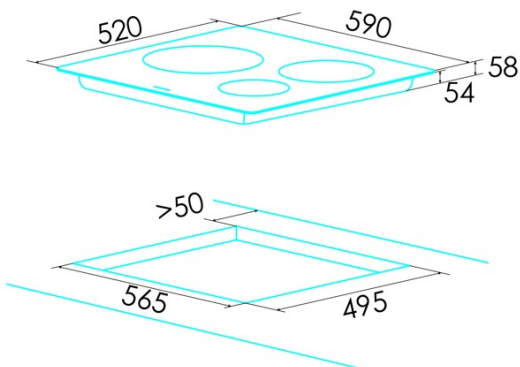

EIM-6328 B WH /C 220-240V 50-60Hz

Cod. 922272089

EAN 8422248355902