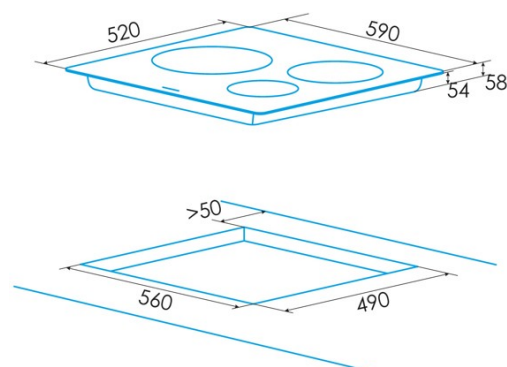

GENERAL INFORMATION

EAN/UPC	8422248355865
Subfamily	Induction

Product sheet

Number of cooking zones	3
Zone 1: Technology	Induction
Zone 1: Type of zone	Simple
Zone 1: Position	Front Left
Zone 1: Zone diameter (mm)	22
Zone 1: Power (kW)	2300
Zone 1: Booster (kW)	2600
Zone 1: Consumption (Wh / kg)	1776
Zone 2: Technology	Induction
Zone 2: Type of zone	Simple
Zone 2: Position	Rear Left
Zone 2: Zone diameter (mm)	18
Zone 2: Power (kW)	1200
Zone 2: Booster (kW)	1500
Zone 2: Consumption (Wh / kg)	170
Zone 3: Technology	Induction
Zone 3: Type of zone	Simple
Zone 3: Position	Right
Zone 3: Zone diameter (mm)	28
Zone 3: Power (kW)	2300
Zone 3: Booster (kW)	3000
Zone 3: Consumption (Wh / kg)	1897

Dimensions

Width (mm)	590
Height (mm)	58
Depth (mm)	520
Built-in width (mm)	560
Built-in height (mm)	110
Built-in depth (mm)	490
Easy installation system	Quick Fix

Finishing

Material	Glass
Bevel	No
Frame	No
Cooking supports	N/A

Control

Control type	Touch control
Control position	Front Centre
Independent zone control	-
Hidden control	-
Power levels	9 + Booster
Knob type	N/A
Cooking time programming	√
Countdown alarm	√
Connectivity	Auto
Autoignition	N/A

Safety

Safety lock	√
Child lock	No
Residual heat indicator	√
Liquid spill detection	√

Electrical connection

Nominal voltage (V)	220-240
Nominal frequency (Hz)	50/60
Nominal input power (W)	7100
Multiphase connection option	2 phases
Electric shock protection	Class I
Power cord length (m)	1
Plug type	No plug