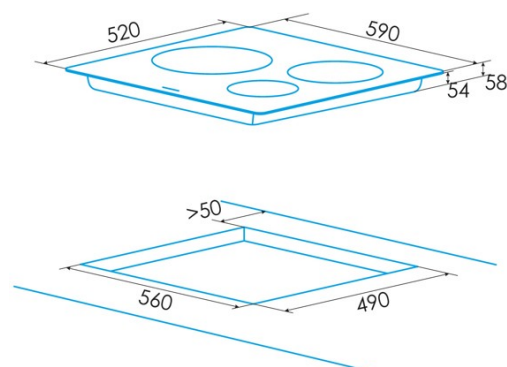

Number of cooking zones	3
Zone 1: Technology	Induction
Zone 1: Type of zone	Simple
Zone 1: Position	Front Left
Zone 1: Zone diameter (mm)	22
Zone 1: Power (kW)	2300
Zone 1: Booster (kW)	2600
Zone 1: Consumption (Wh / kg)	1776
Zone 2: Technology	Induction
Zone 2: Type of zone	Simple
Zone 2: Position	Rear Left
Zone 2: Zone diameter (mm)	18
Zone 2: Power (kW)	1200
Zone 2: Booster (kW)	1500
Zone 2: Consumption (Wh / kg)	170
Zone 3: Technology	Induction
Zone 3: Type of zone	Simple
Zone 3: Position	Right
Zone 3: Zone diameter (mm)	28
Zone 3: Power (kW)	2300
Zone 3: Booster (kW)	3000
Zone 3: Consumption (Wh / kg)	1897

Dimensions

Width (mm)	590
Height (mm)	58
Depth (mm)	520
Built-in width (mm)	560
Built-in height (mm)	110
Built-in depth (mm)	490
Easy installation system	Quick Fix

Finishing

Material	Glass
Bevel	No
Frame	No
Cooking supports	N/A