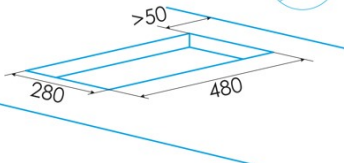

GENERAL INFORMATION

EAN/UPC	8422248198462
Subfamily	Gas

Product sheet

Number of cooking zones	5
Zone 1: Technology	Induction
Zone 1: Type of zone	Rectangular Flexible
Zone 1: Position	Front Left
Zone 1: Zone diameter (mm)	21x20
Zone 1: Power (kW)	1,5
Zone 1: Booster (kW)	2
Zone 1: Consumption (Wh / kg)	182,9
Zone 1B: Zone diameter (mm)	N/A
Zone 1C: Zone diameter (mm)	N/A
Zone 2: Technology	Induction
Zone 2: Type of zone	Rectangular Flexible
Zone 2: Position	Rear Left
Zone 2: Zone diameter (mm)	21x20
Zone 2: Power (kW)	2
Zone 2: Booster (kW)	2,8
Zone 2: Consumption (Wh / kg)	182,7
Zone 2B: Zone diameter (mm)	N/A
Zone 2C: Zone diameter (mm)	N/A
Zone 3: Technology	Induction
Zone 3: Type of zone	Simple
Zone 3: Position	Centre
Zone 3: Zone diameter (mm)	30
Zone 3: Power (kW)	2,3
Zone 3: Booster (kW)	3
Zone 3: Consumption (Wh / kg)	216,3
Zone 3B: Zone diameter (mm)	N/A
Zone 3C: Zone diameter (mm)	N/A
Zone 4: Technology	Induction
Zone 4: Type of zone	Rectangular Flexible
Zone 4: Position	Rear Right
Zone 4: Zone diameter (mm)	21x20
Zone 4: Power (kW)	1,5
Zone 4: Booster (kW)	2
Zone 4: Consumption (Wh / kg)	182,9
Zone 4B: Zone diameter (mm)	N/A
Zone 4C: Zone diameter (mm)	N/A
Zone 5: Technology	Induction
Zone 5: Type of zone	Rectangular Flexible
Zone 5: Position	Front Right
Zone 5: Zone diameter (mm)	21x20
Zone 5: Power (kW)	2
Zone 5: Booster (kW)	2,8
Zone 5: Consumption (Wh / kg)	182,7
Zone 5B: Zone diameter (mm)	N/A
Zone 5C: Zone diameter (mm)	N/A
Zone 6: Technology	N/A
Zone 6: Type of zone	N/A
Zone 6: Position	N/A
Zone 6: Zone diameter (mm)	N/A
Zone 6B: Zone diameter (mm)	N/A
Zone 6C: Zone diameter (mm)	N/A

Dimensions

Width (mm)	300
Depth (mm)	500
Built-in width (mm)	280
Built-in depth (mm)	480

Finishing

Material	Stainless Steel
Cooking supports	Enamel

Control

Control type	Slider Touch Control
Control position	Front Centre