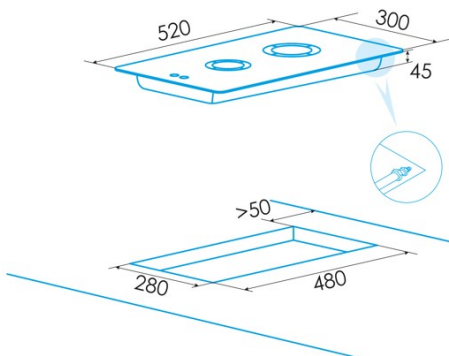

GENERAL INFORMATION

EAN/UPC	8422248198462
Subfamily	Gas

Product sheet

Number of cooking zones	5
Zone 1: Technology	Induction
Zone 1: Type of zone	Rectangular Flexible
Zone 1: Position	Front Left
Zone 1: Zone diameter (mm)	21x20
Zone 1: Power (kW)	1,5
Zone 1: Booster (kW)	2
Zone 1: Consumption (Wh / kg)	182,9
Zone 1B: Zone diameter (mm)	N/A
Zone 1C: Zone diameter (mm)	N/A
Zone 2: Technology	Induction
Zone 2: Type of zone	Rectangular Flexible
Zone 2: Position	Rear Left
Zone 2: Zone diameter (mm)	21x20
Zone 2: Power (kW)	2
Zone 2: Booster (kW)	2,8
Zone 2: Consumption (Wh / kg)	182,7
Zone 2B: Zone diameter (mm)	N/A
Zone 2C: Zone diameter (mm)	N/A
Zone 3: Technology	Induction
Zone 3: Type of zone	Simple
Zone 3: Position	Centre
Zone 3: Zone diameter (mm)	30
Zone 3: Power (kW)	2,3
Zone 3: Booster (kW)	3
Zone 3: Consumption (Wh / kg)	216,3
Zone 3B: Zone diameter (mm)	N/A
Zone 3C: Zone diameter (mm)	N/A
Zone 4: Technology	Induction
Zone 4: Type of zone	Rectangular Flexible
Zone 4: Position	Rear Right
Zone 4: Zone diameter (mm)	21x20
Zone 4: Power (kW)	1,5
Zone 4: Booster (kW)	2
Zone 4: Consumption (Wh / kg)	182,9
Zone 4B: Zone diameter (mm)	N/A
Zone 4C: Zone diameter (mm)	N/A
Zone 5: Technology	Induction
Zone 5: Type of zone	Rectangular Flexible
Zone 5: Position	Front Right
Zone 5: Zone diameter (mm)	21x20
Zone 5: Power (kW)	2
Zone 5: Booster (kW)	2,8
Zone 5: Consumption (Wh / kg)	182,7
Zone 5B: Zone diameter (mm)	N/A
Zone 5C: Zone diameter (mm)	N/A
Zone 6: Technology	N/A
Zone 6: Type of zone	N/A
Zone 6: Position	N/A
Zone 6: Zone diameter (mm)	N/A
Zone 6B: Zone diameter (mm)	N/A
Zone 6C: Zone diameter (mm)	N/A

Dimensions

Width (mm)	300
Depth (mm)	500
Built-in width (mm)	280
Built-in depth (mm)	480

Finishing

Material	Stainless Steel
Cooking supports	Enamel

Control

Control type	Slider Touch Control
Control position	Front Centre