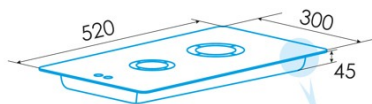

GENERAL INFORMATION

EAN/UPC	8422248198462
Subfamily	Gas

Product sheet

Number of cooking zones	5
Zone 1: Technology	Induction
Zone 1: Type of zone	Rectangular Flexible
Zone 1: Position	Front Left
Zone 1: Zone diameter (mm)	21x20
Zone 1: Power (kW)	1,5
Zone 1: Booster (kW)	2
Zone 1: Consumption (Wh / kg)	182,9
Zone 1B: Zone diameter (mm)	N/A
Zone 1C: Zone diameter (mm)	N/A
Zone 2: Technology	Induction
Zone 2: Type of zone	Rectangular Flexible
Zone 2: Position	Rear Left
Zone 2: Zone diameter (mm)	21x20
Zone 2: Power (kW)	2
Zone 2: Booster (kW)	2,8
Zone 2: Consumption (Wh / kg)	182,7
Zone 2B: Zone diameter (mm)	N/A
Zone 2C: Zone diameter (mm)	N/A
Zone 3: Technology	Induction
Zone 3: Type of zone	Simple
Zone 3: Position	Centre
Zone 3: Zone diameter (mm)	30
Zone 3: Power (kW)	2,3
Zone 3: Booster (kW)	3
Zone 3: Consumption (Wh / kg)	216,3
Zone 3B: Zone diameter (mm)	N/A
Zone 3C: Zone diameter (mm)	N/A
Zone 4: Technology	Induction
Zone 4: Type of zone	Rectangular Flexible
Zone 4: Position	Rear Right
Zone 4: Zone diameter (mm)	21x20
Zone 4: Power (kW)	1,5
Zone 4: Booster (kW)	2
Zone 4: Consumption (Wh / kg)	182,9
Zone 4B: Zone diameter (mm)	N/A
Zone 4C: Zone diameter (mm)	N/A
Zone 5: Technology	Induction
Zone 5: Type of zone	Rectangular Flexible
Zone 5: Position	Front Right
Zone 5: Zone diameter (mm)	21x20
Zone 5: Power (kW)	2
Zone 5: Booster (kW)	2,8
Zone 5: Consumption (Wh / kg)	182,7
Zone 5B: Zone diameter (mm)	N/A
Zone 5C: Zone diameter (mm)	N/A
Zone 6: Technology	N/A
Zone 6: Type of zone	N/A
Zone 6: Position	N/A
Zone 6: Zone diameter (mm)	N/A
Zone 6B: Zone diameter (mm)	N/A
Zone 6C: Zone diameter (mm)	N/A

Dimensions

Width (mm)	300
Depth (mm)	500
Built-in width (mm)	280
Built-in depth (mm)	480

Finishing

Material	Stainless Steel
Cooking supports	Enamel

Control

Control type	Slider Touch Control
Control position	Front Centre