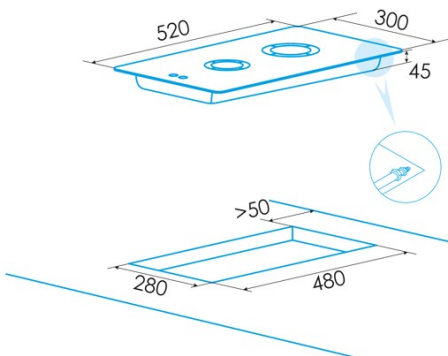

GENERAL INFORMATION

EAN/UPC	8422248198462
Subfamily	Gas

Product sheet

Number of cooking zones	5
Zone 1: Technology	Induction
Zone 1: Type of zone	Rectangular Flexible
Zone 1: Position	Front Left
Zone 1: Zone diameter (mm)	21x20
Zone 1: Power (kW)	1,5
Zone 1: Booster (kW)	2
Zone 1: Consumption (Wh / kg)	182,9
Zone 1B: Zone diameter (mm)	N/A
Zone 1C: Zone diameter (mm)	N/A
Zone 2: Technology	Induction
Zone 2: Type of zone	Rectangular Flexible
Zone 2: Position	Rear Left
Zone 2: Zone diameter (mm)	21x20
Zone 2: Power (kW)	2
Zone 2: Booster (kW)	2,8
Zone 2: Consumption (Wh / kg)	182,7
Zone 2B: Zone diameter (mm)	N/A
Zone 2C: Zone diameter (mm)	N/A
Zone 3: Technology	Induction
Zone 3: Type of zone	Simple
Zone 3: Position	Centre
Zone 3: Zone diameter (mm)	30
Zone 3: Power (kW)	2,3
Zone 3: Booster (kW)	3
Zone 3: Consumption (Wh / kg)	216,3
Zone 3B: Zone diameter (mm)	N/A
Zone 3C: Zone diameter (mm)	N/A
Zone 4: Technology	Induction
Zone 4: Type of zone	Rectangular Flexible
Zone 4: Position	Rear Right
Zone 4: Zone diameter (mm)	21x20
Zone 4: Power (kW)	1,5
Zone 4: Booster (kW)	2
Zone 4: Consumption (Wh / kg)	182,9
Zone 4B: Zone diameter (mm)	N/A
Zone 4C: Zone diameter (mm)	N/A
Zone 5: Technology	Induction
Zone 5: Type of zone	Rectangular Flexible
Zone 5: Position	Front Right
Zone 5: Zone diameter (mm)	21x20
Zone 5: Power (kW)	2
Zone 5: Booster (kW)	2,8
Zone 5: Consumption (Wh / kg)	182,7
Zone 5B: Zone diameter (mm)	N/A
Zone 5C: Zone diameter (mm)	N/A
Zone 6: Technology	N/A
Zone 6: Type of zone	N/A
Zone 6: Position	N/A
Zone 6: Zone diameter (mm)	N/A
Zone 6B: Zone diameter (mm)	N/A
Zone 6C: Zone diameter (mm)	N/A

Dimensions

Width (mm)	300
Depth (mm)	500
Built-in width (mm)	280
Built-in depth (mm)	480

Finishing

Material	Stainless Steel
Cooking supports	Enamel

Control

Control type	Slider Touch Control
Control position	Front Centre