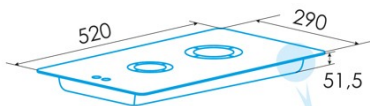

GENERAL INFORMATION

EAN/UPC	8422248198455
Subfamily	Gas

Product sheet

Number of cooking zones	2
Zone 1: Technology	Gas
Zone 1: Type of zone	Auxiliary
Zone 1: Position	Front
Zone 1: Power (kW)	1
Zone 1: Consumption (Wh / kg)	0,095
Zone 2: Technology	Gas
Zone 2: Type of zone	Semirapid
Zone 2: Position	Rear
Zone 2: Power (kW)	1,75
Zone 2: Consumption (Wh / kg)	0,166

Dimensions

Width (mm)	290
Height (mm)	87,5
Depth (mm)	520
Built-in width (mm)	276
Built-in height (mm)	43,5
Built-in depth (mm)	490
Easy installation system	Quick Fix

Finishing

Material	Stainless Steel
Bevel	No
Frame	No
Cooking supports	Cast Iron

Control

Control type	Mechanical
Control position	Front Centre
Independent zone control	√
Hidden control	-
Power levels	Gradual
Knob type	N/A
Cooking time programming	-
Countdown alarm	-
Power management	-
Available power limits (kW)	No
Connectivity	No
Autoignition	220-240V

Safety

Safety lock	-
Child lock	No
Residual heat indicator	-
Automatic cookware detection	-
Automatic safety shutdown	-
Safety valve	√

Electrical connection

Nominal voltage (V)	220-240
Nominal frequency (Hz)	50/60
Nominal input power (W)	2,75
Electric shock protection	Class I
Plug type	No plug