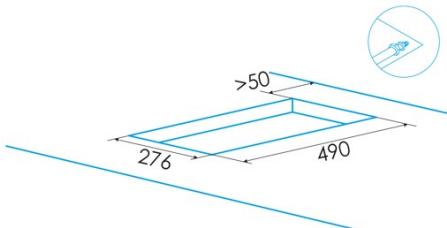

GENERAL INFORMATION

EAN/UPC	8422248198455
Subfamily	Gas

Product sheet

Number of cooking zones	2
Zone 1: Technology	Gas
Zone 1: Type of zone	Auxiliary
Zone 1: Position	Front
Zone 1: Power (kW)	1
Zone 1: Consumption (Wh / kg)	0,095
Zone 2: Technology	Gas
Zone 2: Type of zone	Semirapid
Zone 2: Position	Rear
Zone 2: Power (kW)	1,75
Zone 2: Consumption (Wh / kg)	0,166

Dimensions

Width (mm)	290
Height (mm)	87,5
Depth (mm)	520
Built-in width (mm)	276
Built-in height (mm)	43,5
Built-in depth (mm)	490
Easy installation system	Quick Fix

Finishing

Material	Stainless Steel
Bevel	No
Frame	No
Cooking supports	Cast Iron

Control

Control type	Mechanical
Control position	Front Centre
Independent zone control	√
Hidden control	-
Power levels	Gradual
Knob type	N/A
Cooking time programming	-
Countdown alarm	-
Power management	-
Available power limits (kW)	No
Connectivity	No
Autoignition	220-240V

Safety

Safety lock	-
Child lock	No
Residual heat indicator	-
Automatic cookware detection	-
Automatic safety shutdown	-
Safety valve	√

Electrical connection

Nominal voltage (V)	220-240
Nominal frequency (Hz)	50/60
Nominal input power (W)	2,75
Electric shock protection	Class I
Plug type	No plug