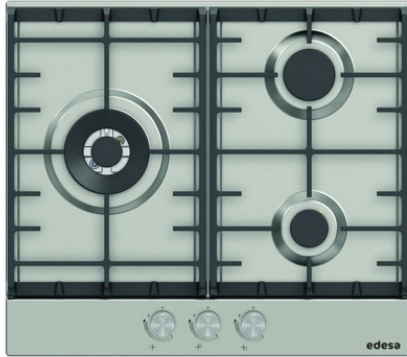

edesa

GAS HOBS

EGX-6031 TI TR CI N

Cod. 922272077

EAN 8422248198431

GENERAL INFORMATION

EAN/UPC	8422248198431
Subfamily	Gas

Product sheet

Number of cooking zones	4
Zone 1: Technology	Gas
Zone 1: Type of zone	Triple
Zone 1: Position	Front Left
Zone 1: Power (kW)	4
Zone 1: Consumption (Wh / kg)	0,381
Zone 2: Technology	Gas
Zone 3: Technology	Gas
Zone 3: Type of zone	Rapid
Zone 3: Position	Rear Right
Zone 3: Power (kW)	3
Zone 3: Consumption (Wh / kg)	0,238
Zone 4: Technology	Gas
Zone 4: Type of zone	Auxiliary
Zone 4: Position	Front Right
Zone 4: Power (kW)	1
Zone 4: Consumption (Wh / kg)	0,095

Dimensions

Width (mm)	580
Depth (mm)	510
Built-in width (mm)	560
Built-in depth (mm)	490

Finishing

Material	Glass
Bevel	No
Frame	No
Cooking supports	Cast Iron

Control

Control type	Mechanical
Control position	Front Right
Independent zone control	√
Hidden control	-
Power levels	9
Cooking time programming	-
Countdown alarm	-
Power management	-
Available power limits (kW)	No
Connectivity	No
Autoignition	220-240V