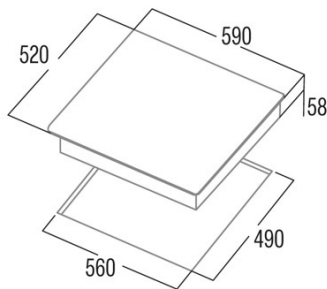

edesa

GAS HOBS

EGG-6031 TI TR CI B

Cod. 922272076

EAN 8422248198424

GENERAL INFORMATION

EAN/UPC	8422248198424
Subfamily	Gas

Product sheet

Dimensions

Width (mm)	580
Depth (mm)	520
Built-in width (mm)	560
Built-in depth (mm)	490

Finishing

Material	Glass
Bevel	No
Frame	No
Cooking supports	Cast Iron

Control

Control type	Mechanical
Control position	Right side
Independent zone control	√
Hidden control	-
Power levels	9
Cooking time programming	-
Countdown alarm	-
Power management	-
Available power limits (kW)	No
Connectivity	No
Autoignition	220-240V