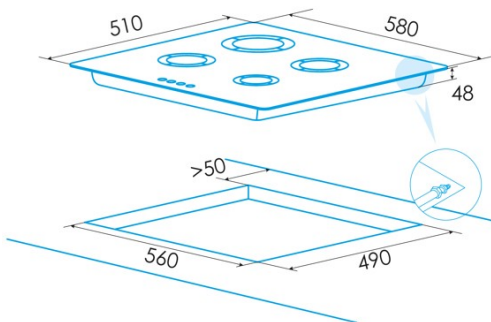

GENERAL INFORMATION

EAN/UPC	8422248198387
Subfamily	Gas

Product sheet

Number of cooking zones	4
Zone 1: Technology	Gas
Zone 1: Type of zone	Rapid
Zone 1: Position	Front Left
Zone 1: Power (kW)	3
Zone 1: Consumption (Wh / kg)	0,238
Zone 2: Technology	Gas
Zone 2: Type of zone	Semirapid
Zone 2: Position	Rear Left
Zone 2: Power (kW)	1,75
Zone 2: Consumption (Wh / kg)	0,166
Zone 3: Technology	Gas
Zone 3: Type of zone	Semirapid
Zone 3: Position	Rear Right
Zone 3: Power (kW)	1,75
Zone 3: Consumption (Wh / kg)	0,166
Zone 4: Technology	Gas
Zone 4: Type of zone	Auxiliary
Zone 4: Position	Front Right
Zone 4: Power (kW)	1
Zone 4: Consumption (Wh / kg)	0,095

Dimensions

Width (mm)	580
Depth (mm)	510
Built-in width (mm)	560
Built-in depth (mm)	490

Finishing

Material	Stainless Steel
Bevel	No
Frame	No
Cooking supports	Enamel

Control

Control type	Mechanical
Control position	Right side
Independent zone control	√
Hidden control	-
Power levels	9
Cooking time programming	-
Countdown alarm	-
Power management	-
Available power limits (kW)	No
Connectivity	No
Autoignition	220-240V

Safety

Safety lock	-
Child lock	No
Residual heat indicator	-
Automatic cookware detection	-
Smart cookware detection	-
Automatic safety shutdown	-
Liquid spill detection	-
Safety valve	√

Electrical connection

Nominal voltage (V)	220-240
Nominal frequency (Hz)	50/60
Nominal input power (W)	7,5
Electric shock protection	Class I
Power cord length (m)	1