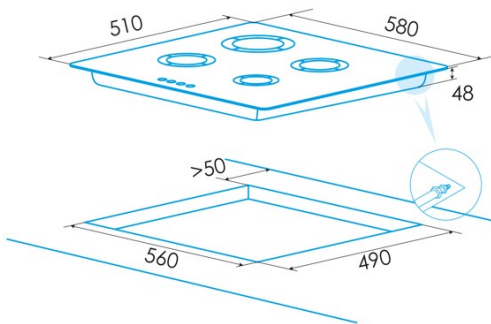

GENERAL INFORMATION

EAN/UPC	8422248198363
Subfamily	Gas

Product sheet

Number of cooking zones	4
Zone 1: Technology	Gas
Zone 1: Type of zone	Rapid
Zone 1: Position	Front Left
Zone 1: Power (kW)	3
Zone 1: Consumption (Wh / kg)	181,783
Zone 2: Technology	Gas
Zone 2: Type of zone	Semirapid
Zone 2: Position	Rear Left
Zone 2: Power (kW)	1,75
Zone 2: Consumption (Wh / kg)	127,248
Zone 3: Technology	Gas
Zone 3: Type of zone	Triple
Zone 3: Position	Rear Right
Zone 3: Power (kW)	3,3
Zone 3: Consumption (Wh / kg)	0,333
Zone 4: Technology	Gas
Zone 4: Type of zone	Auxiliary
Zone 4: Position	Front Right
Zone 4: Power (kW)	1
Zone 4: Consumption (Wh / kg)	72,713

Dimensions

Width (mm)	580
Depth (mm)	510
Built-in width (mm)	560
Built-in depth (mm)	490

Finishing

Material	Stainless Steel
Bevel	No
Frame	No
Cooking supports	Cast Iron

Control

Control type	Mechanical
Control position	Front Centre
Independent zone control	√
Hidden control	-
Power levels	9
Cooking time programming	-
Countdown alarm	-
Power management	-
Available power limits (kW)	No
Connectivity	No
Autoignition	220-240V

Safety

Safety lock	-
Child lock	No
Residual heat indicator	-
Automatic cookware detection	-
Smart cookware detection	-
Automatic safety shutdown	-
Liquid spill detection	-
Safety valve	√

Electrical connection

Nominal voltage (V)	220-240
Nominal frequency (Hz)	50/60
Nominal input power (W)	9,75
Electric shock protection	Class I
Power cord length (m)	1