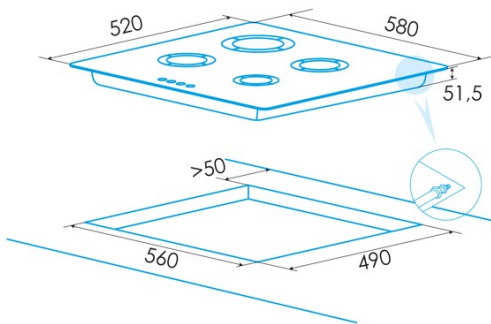

GENERAL INFORMATION

EAN/UPC	8422248198349
Subfamily	Gas

Product sheet

Number of cooking zones	4
Zone 1: Technology	Gas
Zone 1: Type of zone	Triple
Zone 1: Position	Front Left
Zone 1: Power (kW)	4
Zone 1: Consumption (Wh / kg)	291
Zone 2: Technology	Gas
Zone 2: Type of zone	Rapid
Zone 2: Position	Rear Left
Zone 2: Power (kW)	3
Zone 2: Consumption (Wh / kg)	181,783
Zone 3: Technology	Gas
Zone 3: Type of zone	Semirapid
Zone 3: Position	Rear Right
Zone 3: Power (kW)	1,75
Zone 3: Consumption (Wh / kg)	127,148
Zone 4: Technology	Gas
Zone 4: Type of zone	Auxiliary
Zone 4: Position	Front Right
Zone 4: Power (kW)	1
Zone 4: Consumption (Wh / kg)	72,713

Dimensions

Width (mm)	580
Depth (mm)	520
Built-in width (mm)	560
Built-in depth (mm)	490

Finishing

Material	Glass
Bevel	No
Frame	No
Cooking supports	Cast Iron

Control

Control type	Mechanical
Control position	Right side
Independent zone control	√
Hidden control	-
Power levels	9
Cooking time programming	-
Countdown alarm	-
Power management	-
Available power limits (kW)	No
Connectivity	No
Autoignition	220-240V

Safety

Safety lock	-
Child lock	No
Residual heat indicator	-
Automatic cookware detection	-
Smart cookware detection	-
Automatic safety shutdown	-
Liquid spill detection	-
Safety valve	√

Electrical connection

Nominal voltage (V)	220-240
Nominal frequency (Hz)	50/60
Nominal input power (W)	9,75
Electric shock protection	Class I
Power cord length (m)	1