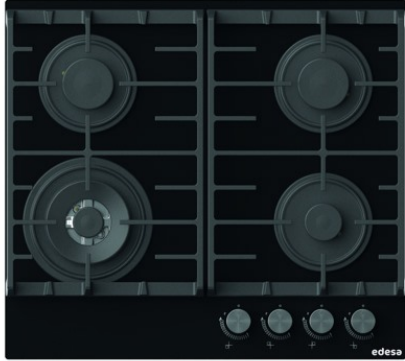

edesa

GAS HOBS

EGG-6041 TI TR C B

Cod. 922272070

EAN 8422248198349

GENERAL INFORMATION

EAN/UPC	8422248198349
Subfamily	Gas

Product sheet

Number of cooking zones	4
Zone 1: Technology	Gas
Zone 1: Type of zone	Triple
Zone 1: Position	Front Left
Zone 1: Power (kW)	4
Zone 1: Consumption (Wh / kg)	291
Zone 2: Technology	Gas
Zone 2: Type of zone	Rapid
Zone 2: Position	Rear Left
Zone 2: Power (kW)	3
Zone 2: Consumption (Wh / kg)	181,783
Zone 3: Technology	Gas
Zone 3: Type of zone	Semirapid
Zone 3: Position	Rear Right
Zone 3: Power (kW)	1,75
Zone 3: Consumption (Wh / kg)	127,148
Zone 4: Technology	Gas
Zone 4: Type of zone	Auxiliary
Zone 4: Position	Front Right
Zone 4: Power (kW)	1
Zone 4: Consumption (Wh / kg)	72,713

Dimensions

Width (mm)	580
Depth (mm)	520
Built-in width (mm)	560
Built-in depth (mm)	490

Finishing

Material	Glass
Bevel	No
Frame	No
Cooking supports	Cast Iron

Control

Control type	Mechanical
Control position	Right side
Independent zone control	√
Hidden control	-
Power levels	9
Cooking time programming	-
Countdown alarm	-
Power management	-
Available power limits (kW)	No
Connectivity	No
Autoignition	220-240V