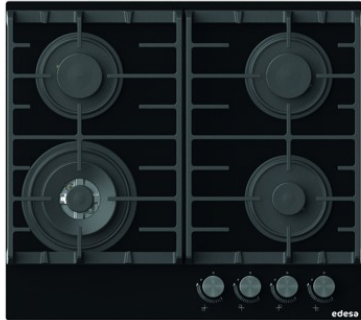

edesa

GAS HOBS

EGG-6041 TI TR CI N

Cod. 922272069

EAN 924271266

GENERAL INFORMATION

EAN/UPC	924271266
Subfamily	Gas

Product sheet

Number of cooking zones	4
-------------------------	---

Dimensions

Width (mm)	580
Height (mm)	51,5
Depth (mm)	520
Built-in width (mm)	560
Built-in depth (mm)	490
Easy installation system	Clamping System

Finishing

Material	Glass
Cooking supports	Cast Iron

Control

Control type	Mechanical
Control position	Right side
Independent zone control	√
Hidden control	-
Power levels	Gradual
Cooking time programming	-
Countdown alarm	-
Power management	-
Available power limits (kW)	No
Connectivity	No
Autoignition	220-240V