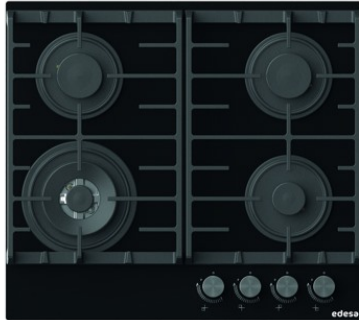

edesa

GAS HOBS

EGG-6041 TI TR CI N

Cod. 922272069

EAN 924271266

GENERAL INFORMATION

EAN/UPC	924271266
Subfamily	Gas

Product sheet

Number of cooking zones	4
-------------------------	---

Dimensions

Width (mm)	580
Height (mm)	51,5
Depth (mm)	520
Built-in width (mm)	560
Built-in depth (mm)	490
Easy installation system	Clamping System

Finishing

Material	Glass
Cooking supports	Cast Iron

Control

Control type	Mechanical
Control position	Right side
Independent zone control	√
Hidden control	-
Power levels	Gradual
Cooking time programming	-
Countdown alarm	-
Power management	-
Available power limits (kW)	No
Connectivity	No
Autoignition	220-240V