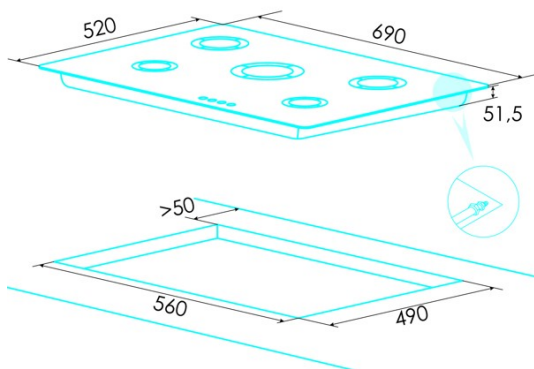

GENERAL INFORMATION

EAN/UPC	8422248198325
Subfamily	Gas

Product sheet

Number of cooking zones	5
Zone 1: Technology	Gas
Zone 1: Type of zone	Rapid
Zone 1: Position	Front Left
Zone 1: Power (kW)	3
Zone 2: Technology	Gas
Zone 2: Type of zone	Semirapid
Zone 2: Position	Rear Left
Zone 2: Power (kW)	1,75
Zone 3: Technology	Gas
Zone 3: Type of zone	Semirapid
Zone 3: Position	Rear Right
Zone 3: Power (kW)	1,75
Zone 4: Technology	Gas
Zone 4: Type of zone	Auxiliary
Zone 4: Position	Front Right
Zone 4: Power (kW)	1
Zone 5: Technology	Gas
Zone 5: Type of zone	Triple
Zone 5: Position	Centre
Zone 5: Power (kW)	4

Dimensions

Width (mm)	690
Depth (mm)	520
Built-in width (mm)	560
Built-in depth (mm)	490
Easy installation system	Clamping System

Finishing

Material	Glass
Bevel	No
Frame	No
Cooking supports	Cast Iron

Control

Control type	Mechanical
Control position	Front Centre
Independent zone control	√
Hidden control	-
Power levels	9
Cooking time programming	-
Countdown alarm	-
Power management	-
Available power limits (kW)	No
Autoignition	220-240V

Safety

Safety lock	-
Child lock	No
Residual heat indicator	-
Automatic cookware detection	-
Smart cookware detection	-
Automatic safety shutdown	-
Liquid spill detection	-
Safety valve	√

Electrical connection

Nominal voltage (V)	220-240
Nominal frequency (Hz)	50
Nominal input power (W)	11500
Plug type	No plug