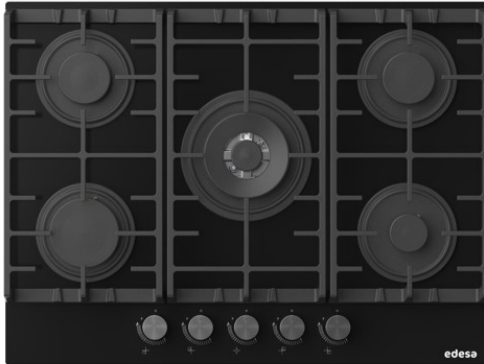

edesa

GAS HOBS

EGG-7551 TI TR CI N

Cod. 922272068

EAN 8422248198325

GENERAL INFORMATION

EAN/UPC	8422248198325
Subfamily	Gas

Product sheet

Number of cooking zones	5
Zone 1: Technology	Gas
Zone 1: Type of zone	Rapid
Zone 1: Position	Front Left
Zone 1: Power (kW)	3
Zone 2: Technology	Gas
Zone 2: Type of zone	Semirapid
Zone 2: Position	Rear Left
Zone 2: Power (kW)	1,75
Zone 3: Technology	Gas
Zone 3: Type of zone	Semirapid
Zone 3: Position	Rear Right
Zone 3: Power (kW)	1,75
Zone 4: Technology	Gas
Zone 4: Type of zone	Auxiliary
Zone 4: Position	Front Right
Zone 4: Power (kW)	1
Zone 5: Technology	Gas
Zone 5: Type of zone	Triple
Zone 5: Position	Centre
Zone 5: Power (kW)	4

Dimensions

Width (mm)	690
Depth (mm)	520
Built-in width (mm)	560
Built-in depth (mm)	490
Easy installation system	Clamping System

Finishing

Material	Glass
Bevel	No
Frame	No
Cooking supports	Cast Iron

Control

Control type	Mechanical
Control position	Front Centre
Independent zone control	√
Hidden control	-
Power levels	9
Cooking time programming	-
Countdown alarm	-
Power management	-
Available power limits (kW)	No
Autoignition	220-240V