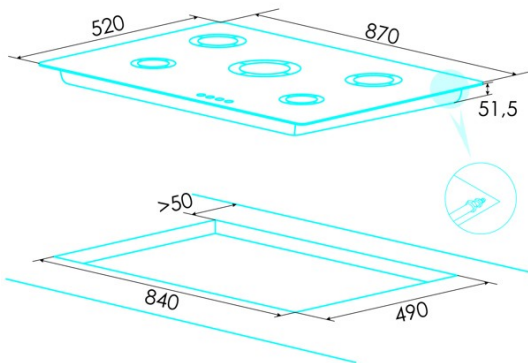

GENERAL INFORMATION

EAN/UPC	8422248198318
Subfamily	Gas

Product sheet

Number of cooking zones	5
Zone 1: Technology	Gas
Zone 1: Type of zone	Rapid
Zone 1: Position	Front Left
Zone 1: Power (kW)	3
Zone 2: Technology	Gas
Zone 2: Type of zone	Semirapid
Zone 2: Position	Rear Left
Zone 2: Power (kW)	1,75
Zone 3: Technology	Gas
Zone 3: Type of zone	Semirapid
Zone 3: Position	Rear Right
Zone 3: Power (kW)	1,75
Zone 4: Technology	Gas
Zone 4: Type of zone	Auxiliary
Zone 4: Position	Front Right
Zone 4: Power (kW)	1
Zone 5: Technology	Gas
Zone 5: Type of zone	Triple
Zone 5: Position	Centre
Zone 5: Power (kW)	4

Dimensions

Width (mm)	870
Depth (mm)	520
Built-in width (mm)	840
Built-in depth (mm)	490
Easy installation system	Clamping System

Finishing

Material	Glass
Bevel	No
Frame	No
Cooking supports	Cast Iron

Control

Control type	Mechanical
Control position	Front Centre
Independent zone control	√
Hidden control	-
Power levels	9
Cooking time programming	-
Countdown alarm	-
Power management	-
Available power limits (kW)	No
Autoignition	220-240V

Safety

Safety lock	-
Child lock	No
Residual heat indicator	-
Automatic cookware detection	-
Smart cookware detection	-
Automatic safety shutdown	-
Liquid spill detection	-
Safety valve	√

Electrical connection

Nominal voltage (V)	220-240
Nominal frequency (Hz)	50
Nominal input power (W)	11500
Plug type	No plug