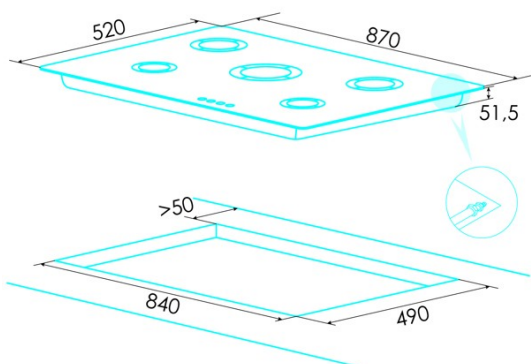

GENERAL INFORMATION

EAN/UPC	8422248198318
Subfamily	Gas

Product sheet

Number of cooking zones	5
Zone 1: Technology	Gas
Zone 1: Type of zone	Rapid
Zone 1: Position	Front Left
Zone 1: Power (kW)	3
Zone 2: Technology	Gas
Zone 2: Type of zone	Semirapid
Zone 2: Position	Rear Left
Zone 2: Power (kW)	1,75
Zone 3: Technology	Gas
Zone 3: Type of zone	Semirapid
Zone 3: Position	Rear Right
Zone 3: Power (kW)	1,75
Zone 4: Technology	Gas
Zone 4: Type of zone	Auxiliary
Zone 4: Position	Front Right
Zone 4: Power (kW)	1
Zone 5: Technology	Gas
Zone 5: Type of zone	Triple
Zone 5: Position	Centre
Zone 5: Power (kW)	4

Dimensions

Width (mm)	870
Depth (mm)	520
Built-in width (mm)	840
Built-in depth (mm)	490
Easy installation system	Clamping System

Finishing

Material	Glass
Bevel	No
Frame	No
Cooking supports	Cast Iron

Control

Control type	Mechanical
Control position	Front Centre
Independent zone control	√
Hidden control	-
Power levels	9
Cooking time programming	-
Countdown alarm	-
Power management	-
Available power limits (kW)	No
Autoignition	220-240V

Safety

Safety lock	-
Child lock	No
Residual heat indicator	-
Automatic cookware detection	-
Smart cookware detection	-
Automatic safety shutdown	-
Liquid spill detection	-
Safety valve	√

Electrical connection

Nominal voltage (V)	220-240
Nominal frequency (Hz)	50
Nominal input power (W)	11500
Plug type	No plug