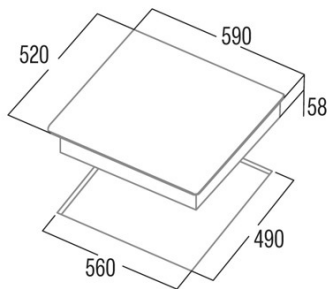

GENERAL INFORMATION

EAN/UPC	8422248111256
Subfamily	Radiant

Product sheet

Number of cooking zones	2
Zone 1: Technology	Radiant
Zone 1: Type of zone	Simple
Zone 1: Position	Front
Zone 1: Zone diameter (mm)	15,5
Zone 1: Power (kW)	1,2
Zone 1: Consumption (Wh / kg)	155,4
Zone 1B: Zone diameter (mm)	N/A
Zone 1C: Zone diameter (mm)	N/A
Zone 2: Technology	Radiant
Zone 2: Type of zone	Double
Zone 2: Position	Rear
Zone 2: Zone diameter (mm)	18,5
Zone 2: Power (kW)	1,8
Zone 2: Consumption (Wh / kg)	155,4
Zone 2B: Zone diameter (mm)	12
Zone 2B: Power (kW)	0,9
Zone 2B: Consumption (Wh / kg)	155,4
Zone 2C: Zone diameter (mm)	N/A
Zone 3: Technology	N/A
Zone 3: Zone diameter (mm)	N/A
Zone 3B: Zone diameter (mm)	N/A
Zone 3C: Zone diameter (mm)	N/A
Zone 4: Technology	N/A
Zone 4: Zone diameter (mm)	N/A
Zone 4B: Zone diameter (mm)	N/A
Zone 4C: Zone diameter (mm)	N/A
Zone 5: Technology	N/A
Zone 5: Zone diameter (mm)	N/A
Zone 5B: Zone diameter (mm)	N/A
Zone 5C: Zone diameter (mm)	N/A
Zone 6: Technology	N/A
Zone 6: Zone diameter (mm)	N/A
Zone 6B: Zone diameter (mm)	N/A
Zone 6C: Zone diameter (mm)	N/A

Dimensions

Width (mm)	290
Height (mm)	50
Depth (mm)	520
Built-in width (mm)	265
Built-in depth (mm)	495
Easy installation system	Quick Fix

Finishing

Material	Glass
Bevel	Front
Frame	No
Cooking supports	N/A

Control

Control type	Slider Touch Control
Control position	Front Centre
Independent zone control	√
Hidden control	-
Power levels	9
Knob type	N/A
Cooking time programming	√
Countdown alarm	√
Power management	-
Available power limits (kW)	No
Connectivity	No
Autoignition	N/A

Safety