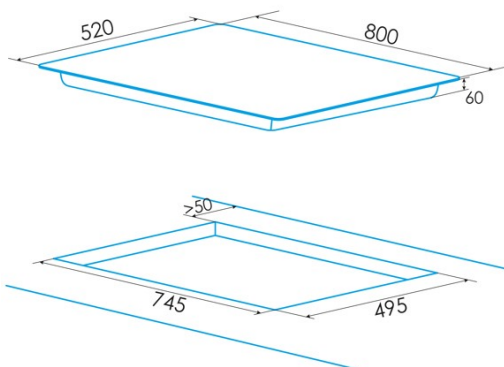

EIM-8430 R

Cod. 922272057

EAN 8422248109642