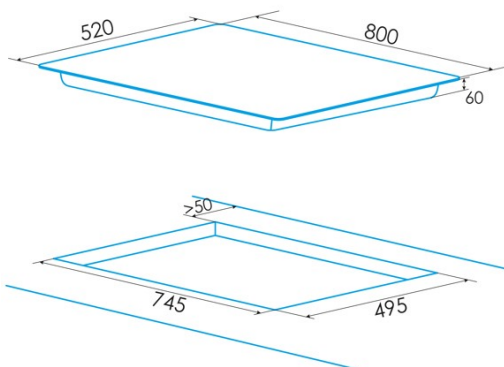

GENERAL INFORMATION

EAN/UPC	8422248109642
Subfamily	Induction

Product sheet

Number of cooking zones	4
Zone 1: Technology	180
Zone 1: Position	N/A
Zone 1: Zone diameter (mm)	21x20
Zone 1: Power (kW)	15
Zone 1: Booster (kW)	2
Zone 1B: Zone diameter (mm)	N/A
Zone 1C: Zone diameter (mm)	N/A
Zone 2: Technology	Induction
Zone 2: Type of zone	Rectangular Flexible
Zone 2: Position	Rear Left
Zone 2: Zone diameter (mm)	21x20
Zone 2: Power (kW)	2
Zone 2: Booster (kW)	28
Zone 2: Consumption (Wh / kg)	1827
Zone 2B: Zone diameter (mm)	N/A
Zone 2C: Zone diameter (mm)	N/A
Zone 2C: Booster (kW)	Inspection Report
Zone 3: Position	Centre
Zone 3: Zone diameter (mm)	30
Zone 3: Power (kW)	23
Zone 3: Booster (kW)	3
Zone 3B: Zone diameter (mm)	N/A
Zone 3C: Zone diameter (mm)	N/A
Zone 4: Position	Front Right
Zone 4: Zone diameter (mm)	18
Zone 4: Power (kW)	12
Zone 4: Booster (kW)	15
Zone 4B: Zone diameter (mm)	N/A
Zone 5: Zone diameter (mm)	N/A
Zone 5C: Zone diameter (mm)	N/A
Zone 6: Technology	2,8/3,5
Zone 6: Zone diameter (mm)	Safety
Zone 6C: Zone diameter (mm)	N/A

Dimensions

Width (mm)	850
Height (mm)	60
Depth (mm)	520
Built-in height (mm)	56
Built-in depth (mm)	495
Easy installation system	Quick Fix

Finishing

Bevel	Front
Frame	No
Cooking supports	N/A

Control

Control type	Slider Touch Control
Independent zone control	√
Power levels	9 + Booster
Knob type	N/A
Cooking time programming	√
Countdown alarm	√
Power management	-
Available power limits (kW)	40
Connectivity	No
Autoignition	Rear Left

Safety

Safety lock	√
Child lock	Yes (Key)
Automatic cookware detection	√
Smart cookware detection	-