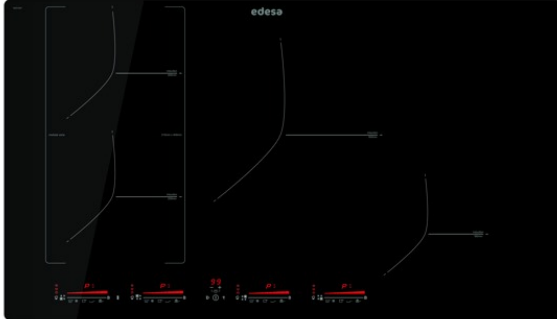

edesa

INDUCTION HOBS