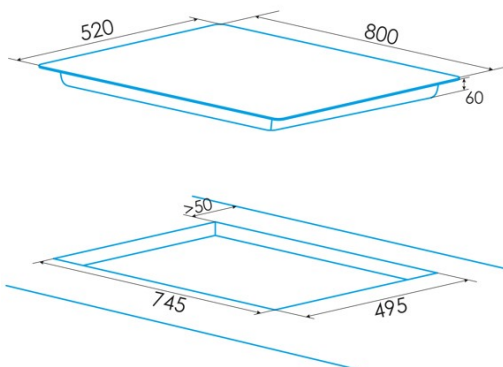

EIM-8430 R

Cod. 922272057

EAN 8422248109642