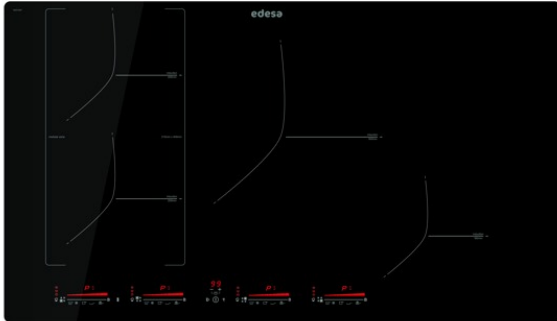

edesa

INDUCTION HOBS

EIM-8430 R

Cod. 922272057

EAN 8422248109642

GENERAL INFORMATION

EAN/UPC	8422248109642
Subfamily	Induction

Product sheet

Number of cooking zones	4
Zone 1: Technology	180
Zone 1: Position	N/A
Zone 1: Zone diameter (mm)	21x20
Zone 1: Power (kW)	15
Zone 1: Booster (kW)	2
Zone 1B: Zone diameter (mm)	N/A
Zone 1C: Zone diameter (mm)	N/A
Zone 2: Technology	Induction
Zone 2: Type of zone	Rectangular Flexible
Zone 2: Position	Rear Left
Zone 2: Zone diameter (mm)	21x20
Zone 2: Power (kW)	2
Zone 2: Booster (kW)	28
Zone 2: Consumption (Wh / kg)	1827
Zone 2B: Zone diameter (mm)	N/A
Zone 2C: Zone diameter (mm)	N/A
Zone 2C: Booster (kW)	Inspection Report
Zone 3: Position	Centre
Zone 3: Zone diameter (mm)	30
Zone 3: Power (kW)	23
Zone 3: Booster (kW)	3
Zone 3B: Zone diameter (mm)	N/A
Zone 3C: Zone diameter (mm)	N/A
Zone 4: Position	Front Right
Zone 4: Zone diameter (mm)	18
Zone 4: Power (kW)	12
Zone 4: Booster (kW)	15
Zone 4B: Zone diameter (mm)	N/A
Zone 5: Zone diameter (mm)	N/A
Zone 5C: Zone diameter (mm)	N/A
Zone 6: Technology	2,8/3,5
Zone 6: Zone diameter (mm)	Safety
Zone 6C: Zone diameter (mm)	N/A

Dimensions

Width (mm)	850
Height (mm)	60
Depth (mm)	520
Built-in height (mm)	56
Built-in depth (mm)	495
Easy installation system	Quick Fix

Finishing

Bevel	Front
Frame	No
Cooking supports	N/A

Control

Control type	Slider Touch Control
Independent zone control	√
Power levels	9 + Booster
Knob type	N/A
Cooking time programming	√
Countdown alarm	√
Power management	-
Available power limits (kW)	40
Connectivity	No
Autoignition	Rear Left